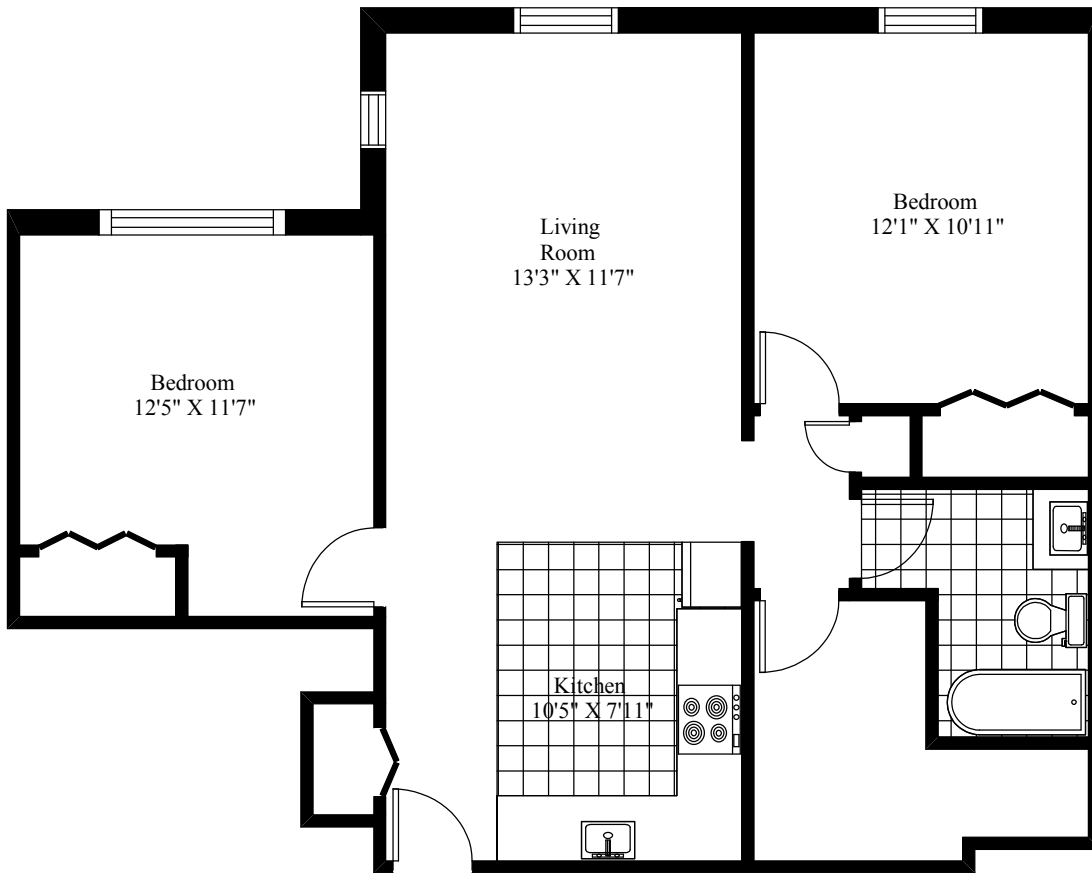

303 Normandie Street
Typical Two Bedroom

Main Living Area = 828 Square Feet