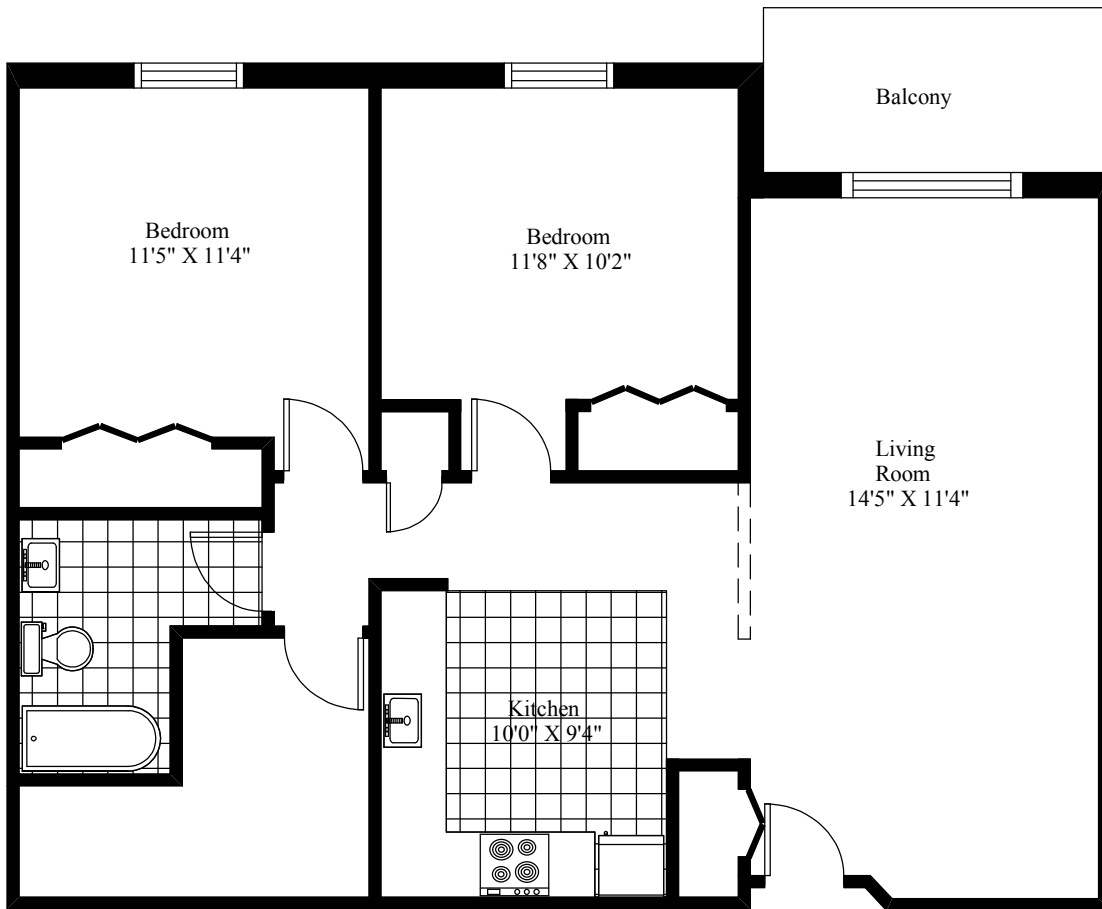

303 Normandie Street
Typical Two Bedroom

Main Living Area = 939 Square Feet