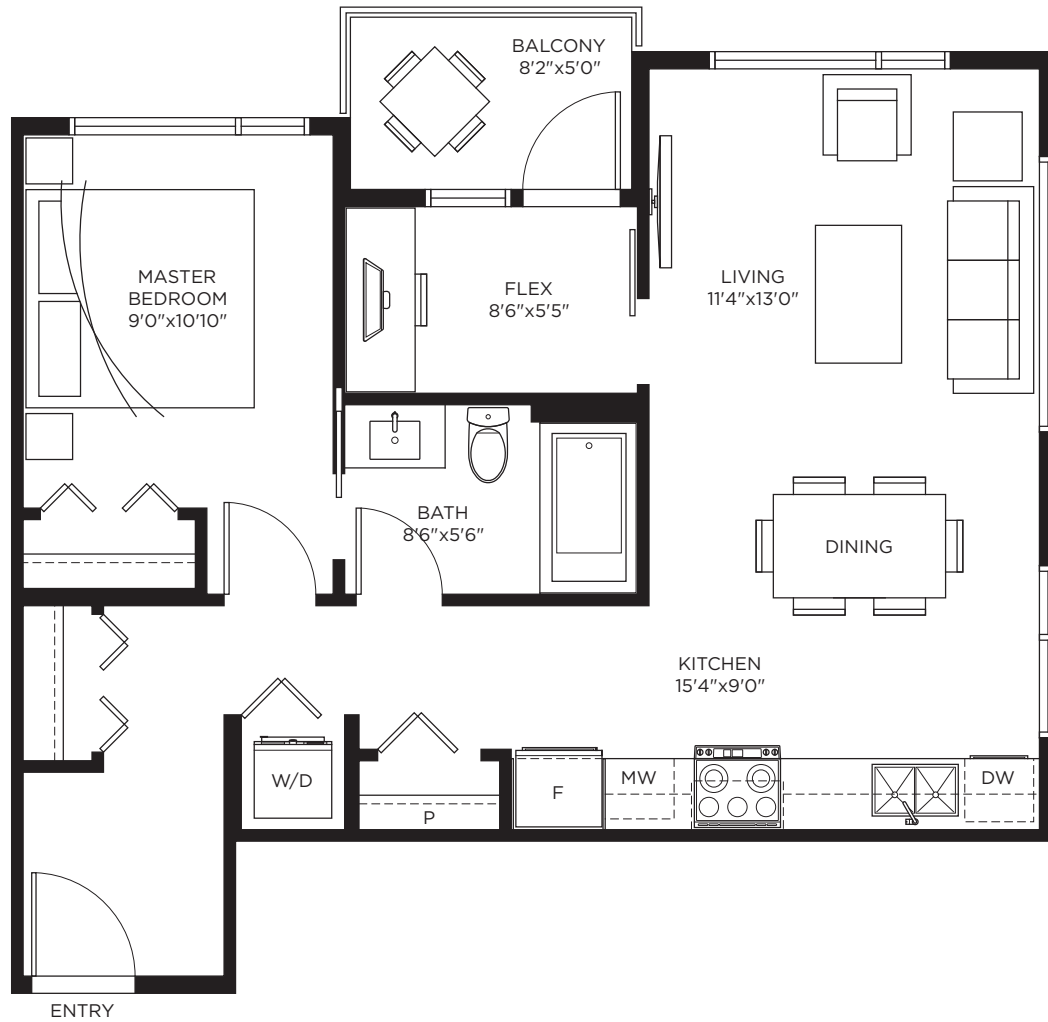

CROSSING AT BELMONT

945 & 955 REUNION AVENUE

Unit A1 | 1 Bed + Den, 1 Bath

670 square feet

Levels 2-5

Crossing At Belmont East

All sizes and specifications are subject to change without notice. Floor plans are approximate dimensions. Actual usable floor space may vary from the stated floor area. E.&O.E.