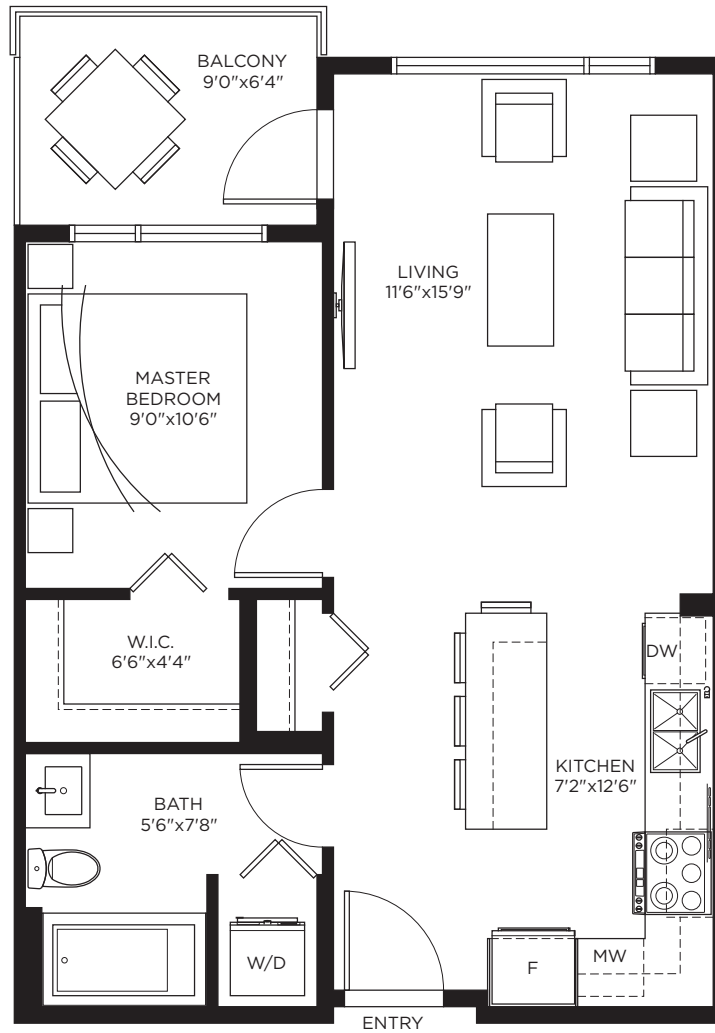

# CROSSING AT BELMONT

945 & 955 REUNION AVENUE

**Unit A | 1 Bed, 1 Bath**

575 square feet

Crossing At Belmont West

Crossing At Belmont East

902.797.1327  
killamreit.com

All sizes and specifications are subject to change without notice. Floor plans are approximate dimensions. Actual usable floor space may vary from the stated floor area. E.&O.E.