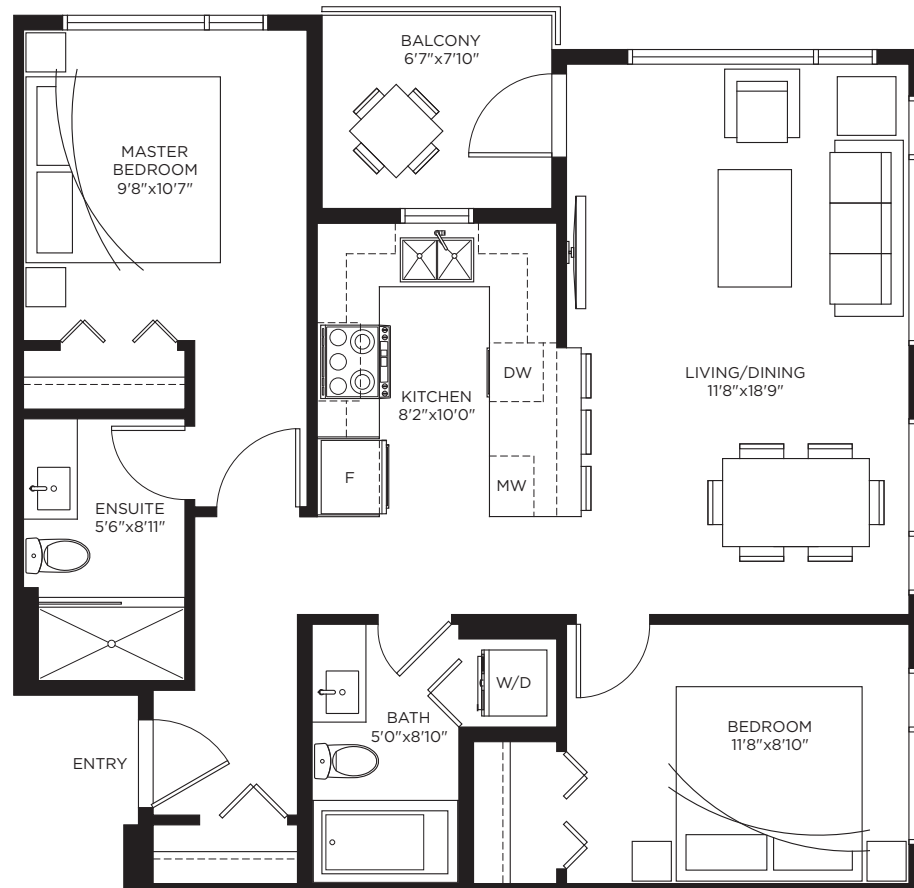

CROSSING AT BELMONT

945 & 955 REUNION AVENUE

Unit B1 | 2 Bed, 2 Bath

831 square feet

Levels 2-5

Crossing At Belmont East

 **Killam** 902.797.1327
APARTMENT REIT killamreit.com

All sizes and specifications are subject to change without notice. Floor plans are approximate dimensions. Actual usable floor space may vary from the stated floor area. E.&O.E.