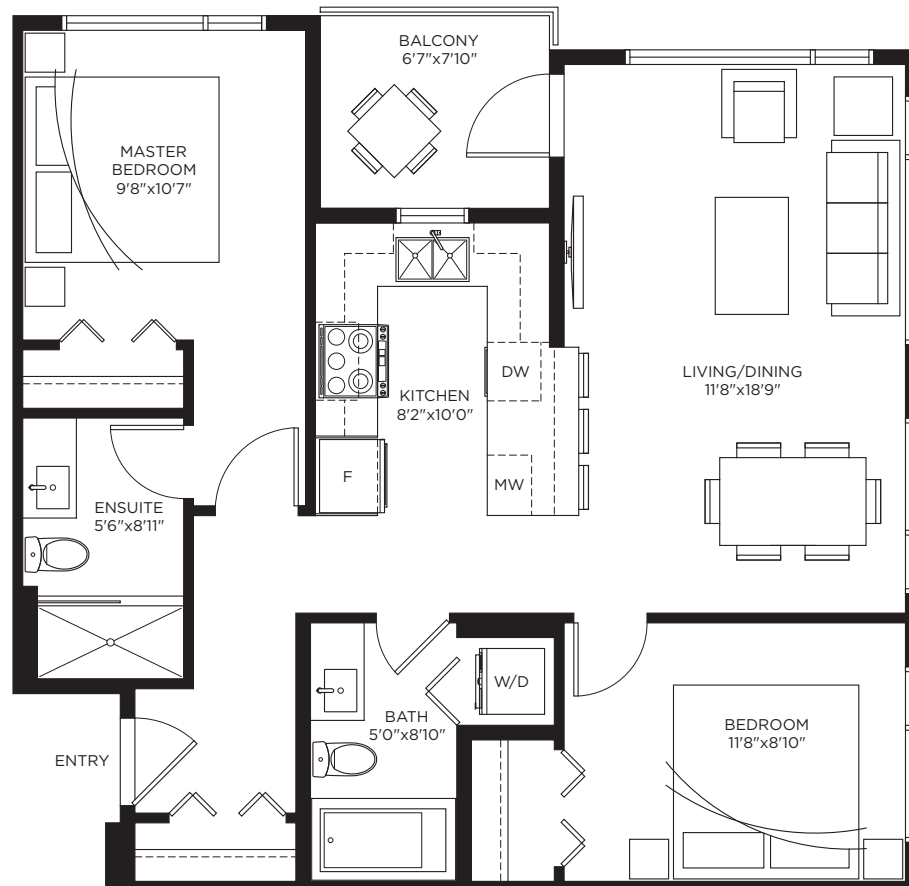

CROSSING AT BELMONT

945 & 955 REUNION AVENUE

Unit B1A | 2 Bed, 2 Bath

835 square feet

 **Killam** APARTMENT REIT 902.797.1327
killamreit.com

All sizes and specifications are subject to change without notice. Floor plans are approximate dimensions. Actual usable floor space may vary from the stated floor area. E.&O.E.