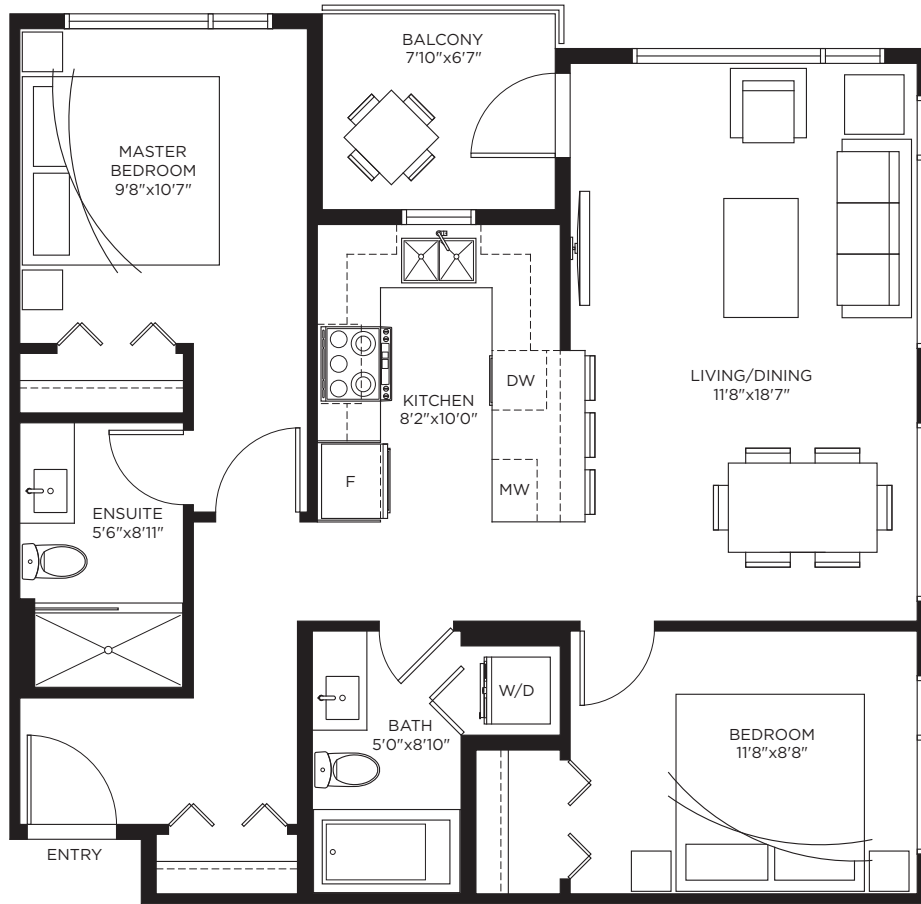

CROSSING AT BELMONT

945 & 955 REUNION AVENUE

Unit B1C | 2 Bed, 2 Bath

850 square feet

Levels 2-5

Crossing At Belmont East

 **Killam** APARTMENT REIT 902.797.1327
killamreit.com

All sizes and specifications are subject to change without notice. Floor plans are approximate dimensions. Actual usable floor space may vary from the stated floor area. E.&O.E.