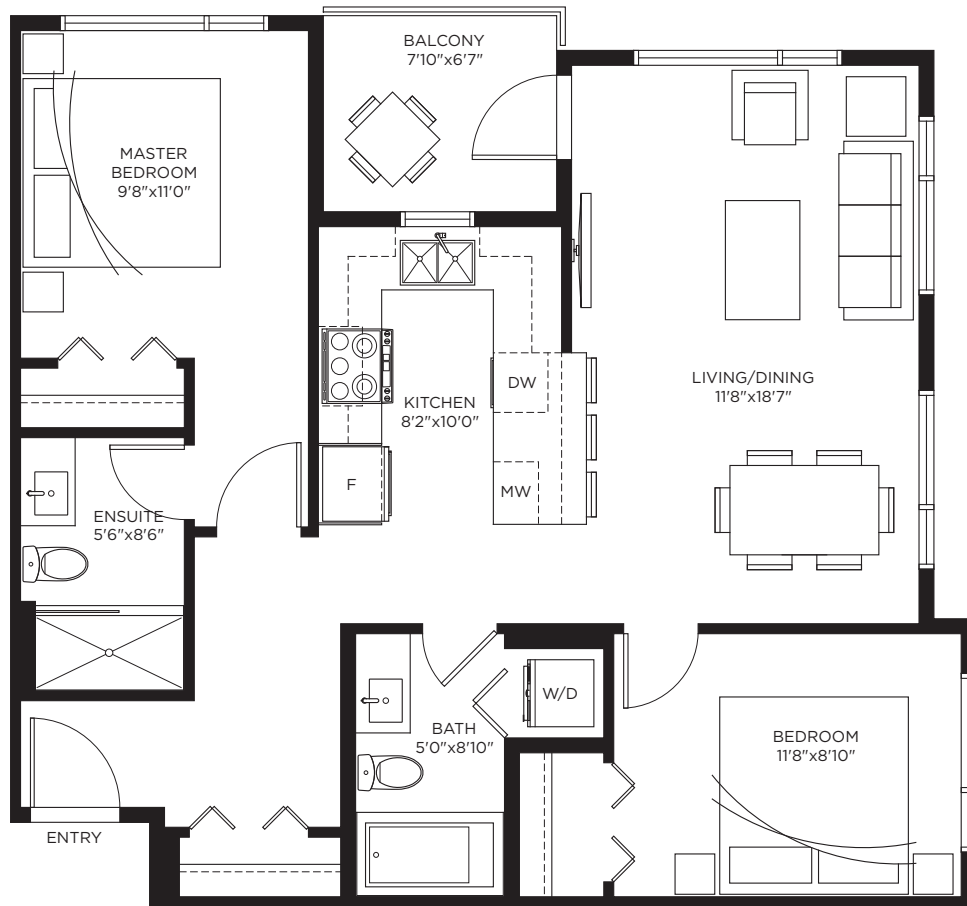

CROSSING AT BELMONT

945 & 955 REUNION AVENUE

Unit B1D | 2 Bed, 2 Bath

859 square feet

Levels 2-5

Crossing At Belmont East

 **Killam** 902.797.1327
APARTMENT REIT killamreit.com

All sizes and specifications are subject to change without notice. Floor plans are approximate dimensions. Actual usable floor space may vary from the stated floor area. E.&O.E.