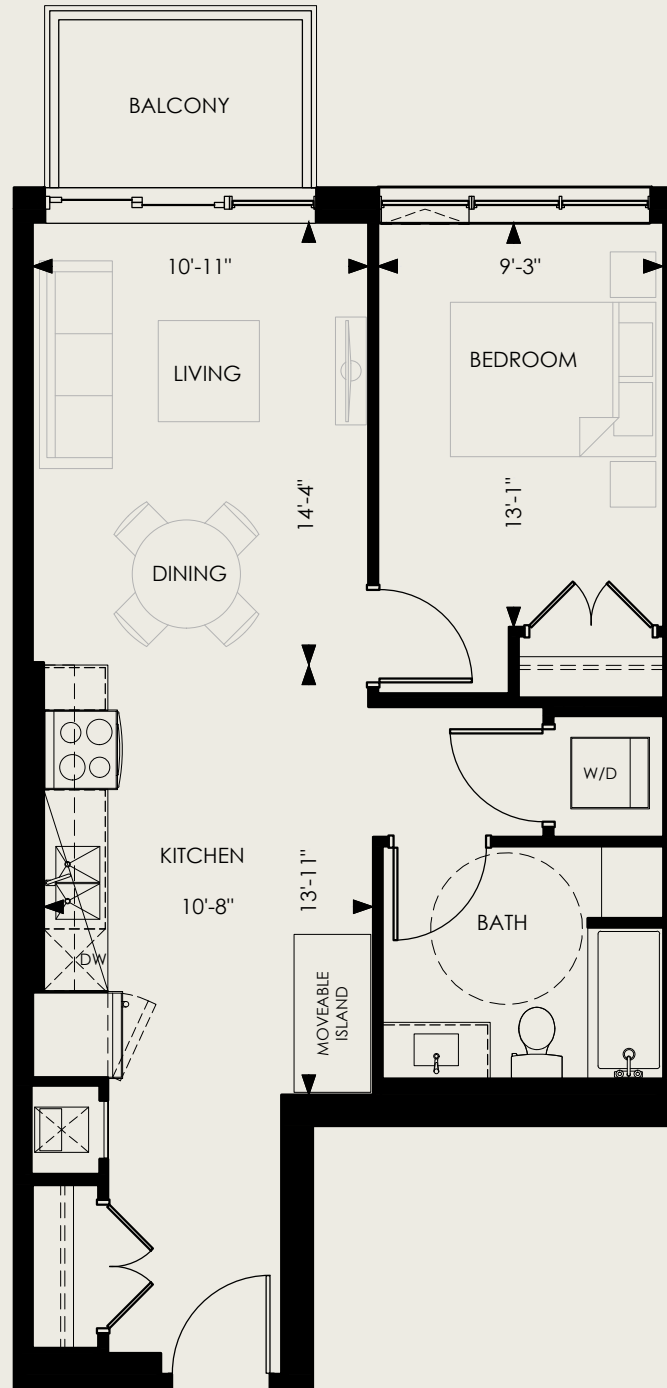

# WILLOW

1 Bed, 1 Bath, Barrier Free

INTERIOR

742 SF

BALCONY

52 SF

FLOORS

10,11,12

SUITES 1006, 1008, 1106, 1108, 1206, 1208

194 ERB STREET WEST, WATERLOO, ON

Does not include furniture. All dimensions and specifications are subject to change without notice. E.&O.E.

**Killam**  
home for all

*The*  
**CARRICK**