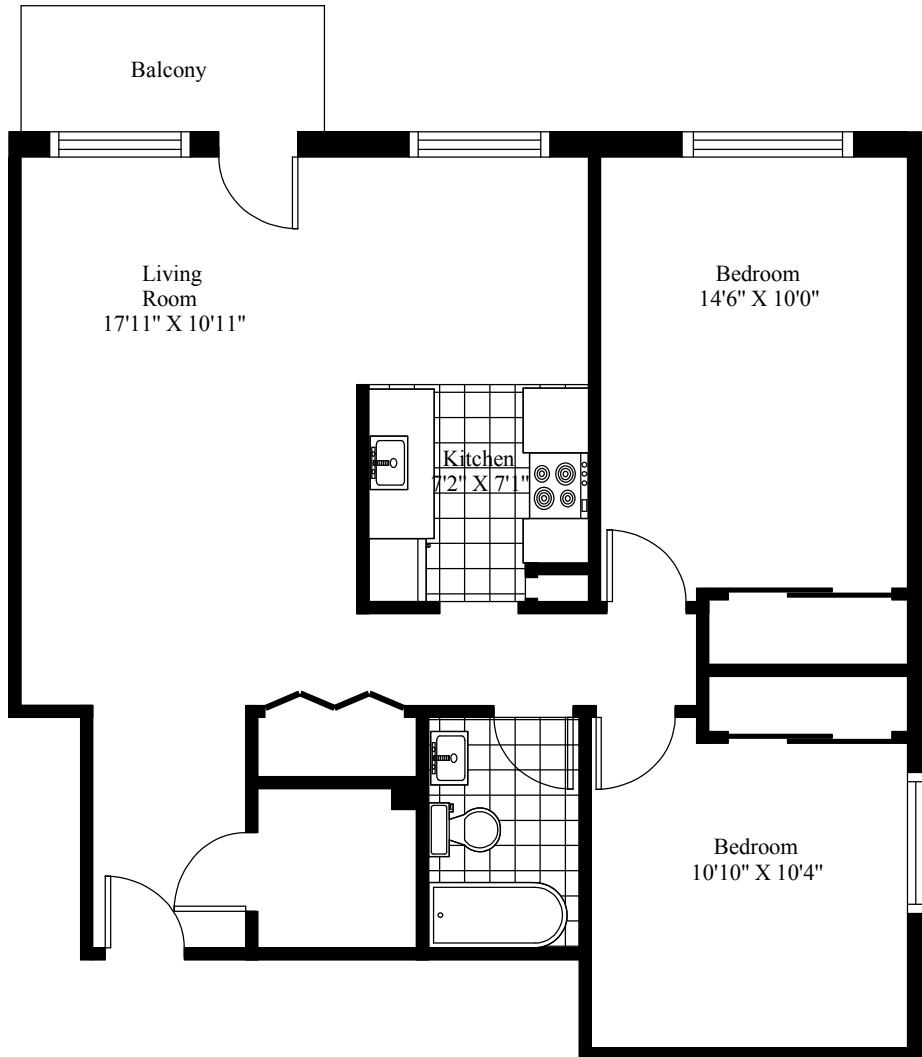

# Waterview Place Typical Two Bedroom

Main Living Area = 825 Square Feet