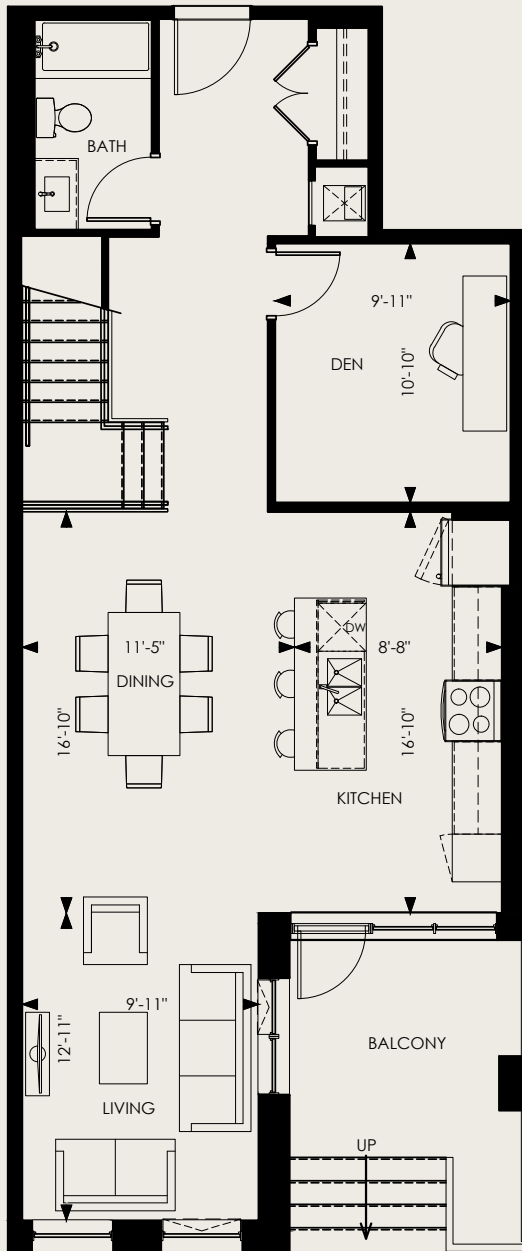

# WESTGATE

INTERIOR  
1,957 SF

BALCONY  
192 SF

FLOORS  
1,2

2 Level Townhouse  
2 Bed, 3 Bath + Den + Media Room

MAIN FLOOR

2ND FLOOR

SUITES 105, 106

194 ERB STREET WEST, WATERLOO, ON

Does not include furniture. All dimensions and specifications are subject to change without notice. E.&O.E.

**Killam**  
home for all

*the*  
**CARRICK**