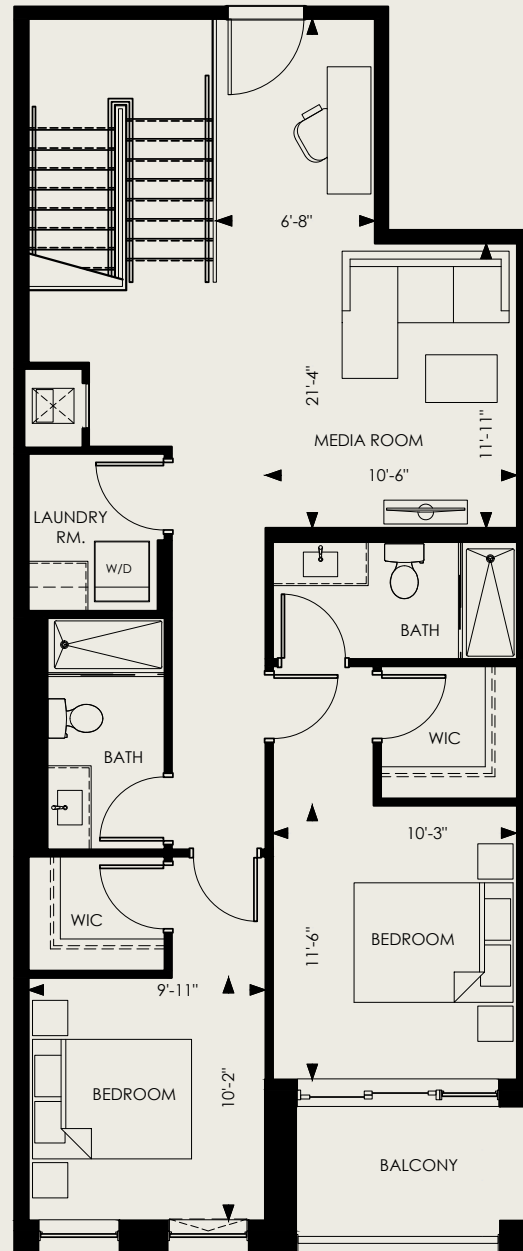

# WESTGATE

INTERIOR  
1,957 SF

BALCONY  
192 SF

FLOORS  
1,2

2 Level Townhouse  
2 Bed, 3 Bath + Den + Media Room

MAIN FLOOR

2ND FLOOR

SUITES 105, 106

194 ERB STREET WEST, WATERLOO, ON

Does not include furniture. All dimensions and specifications are subject to change without notice. E.&O.E.

**Killam**  
home for all

*the*  
**CARRICK**