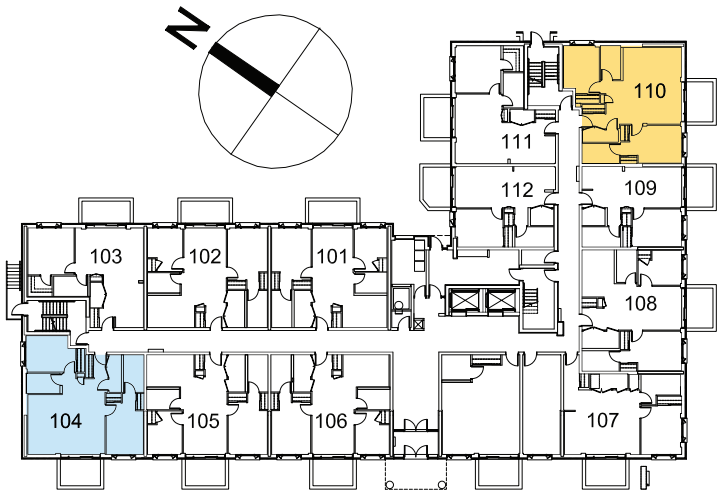

GREENBANK

THE WHITBY

859 SQ. FT.
2 BED

GROUND FLOOR KEY

- STANDARD LAYOUT - 110, 211, 311**
- REVERSED LAYOUT - 104, 204, 304, 404, 504**