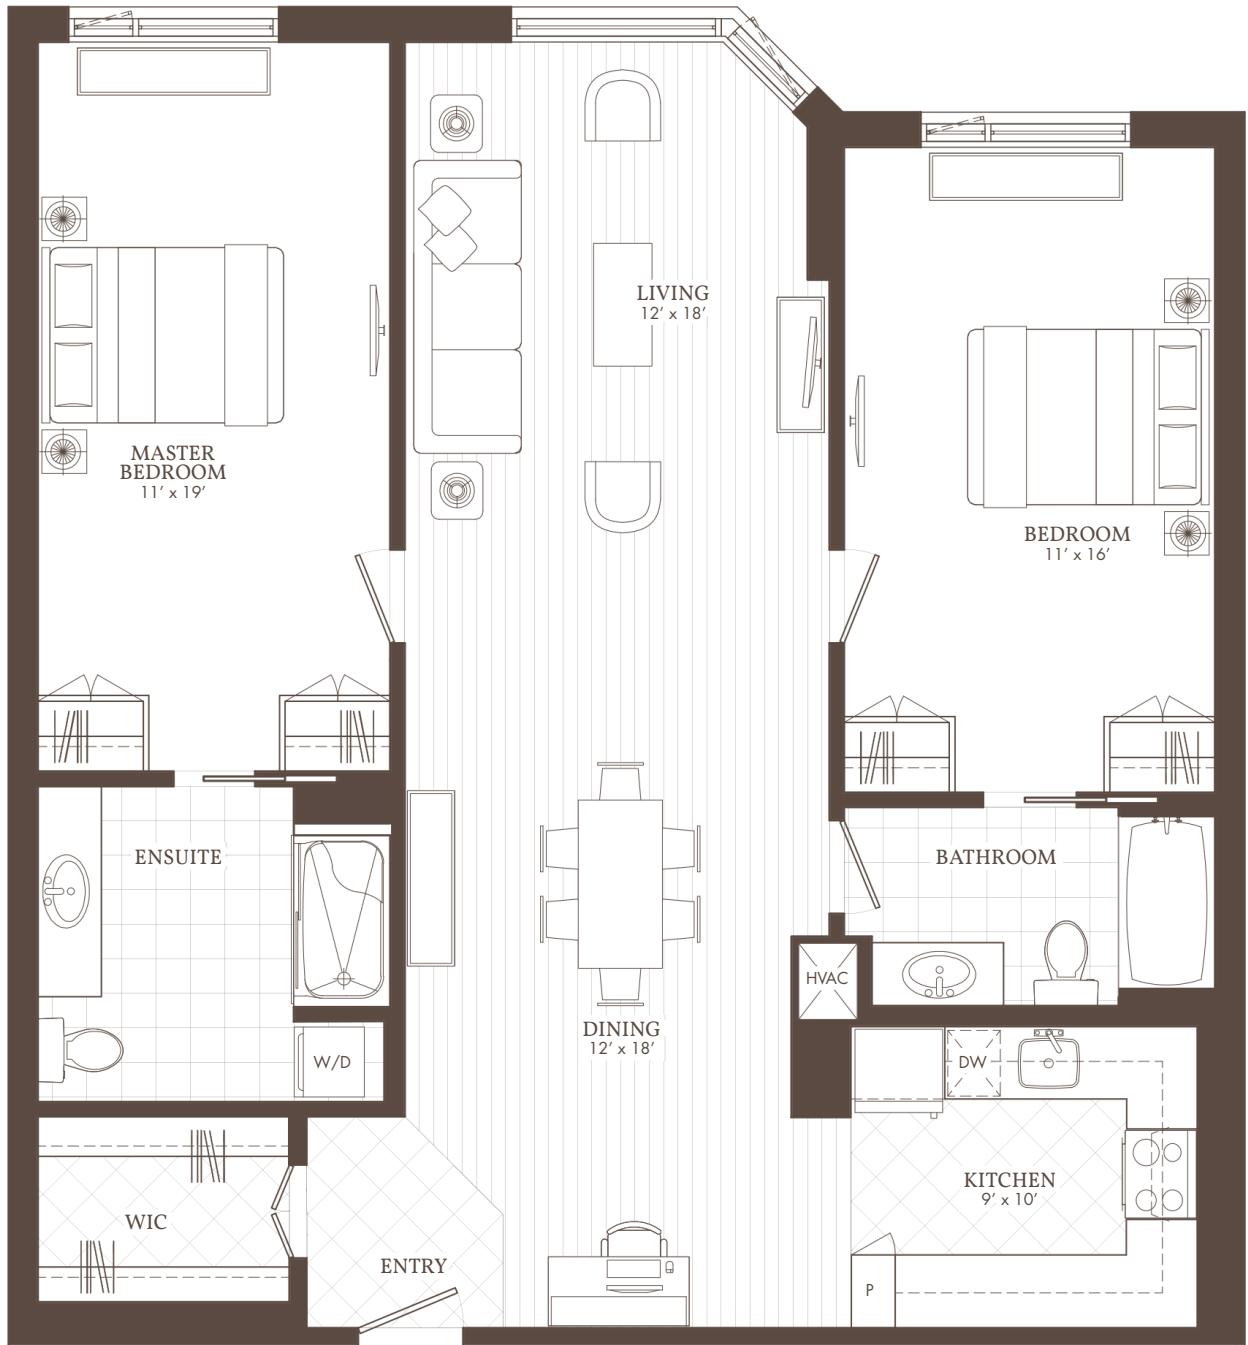

# William's Court

KANATA LAKES APARTMENTS

A

04 & 14

2 BED + 2 BATH

304, 404, 504, 604, 704, 804, 904,  
314, 414, 514, 614, 714, 814, 914

WilliamsCourt.com

1175 MARITIME WAY