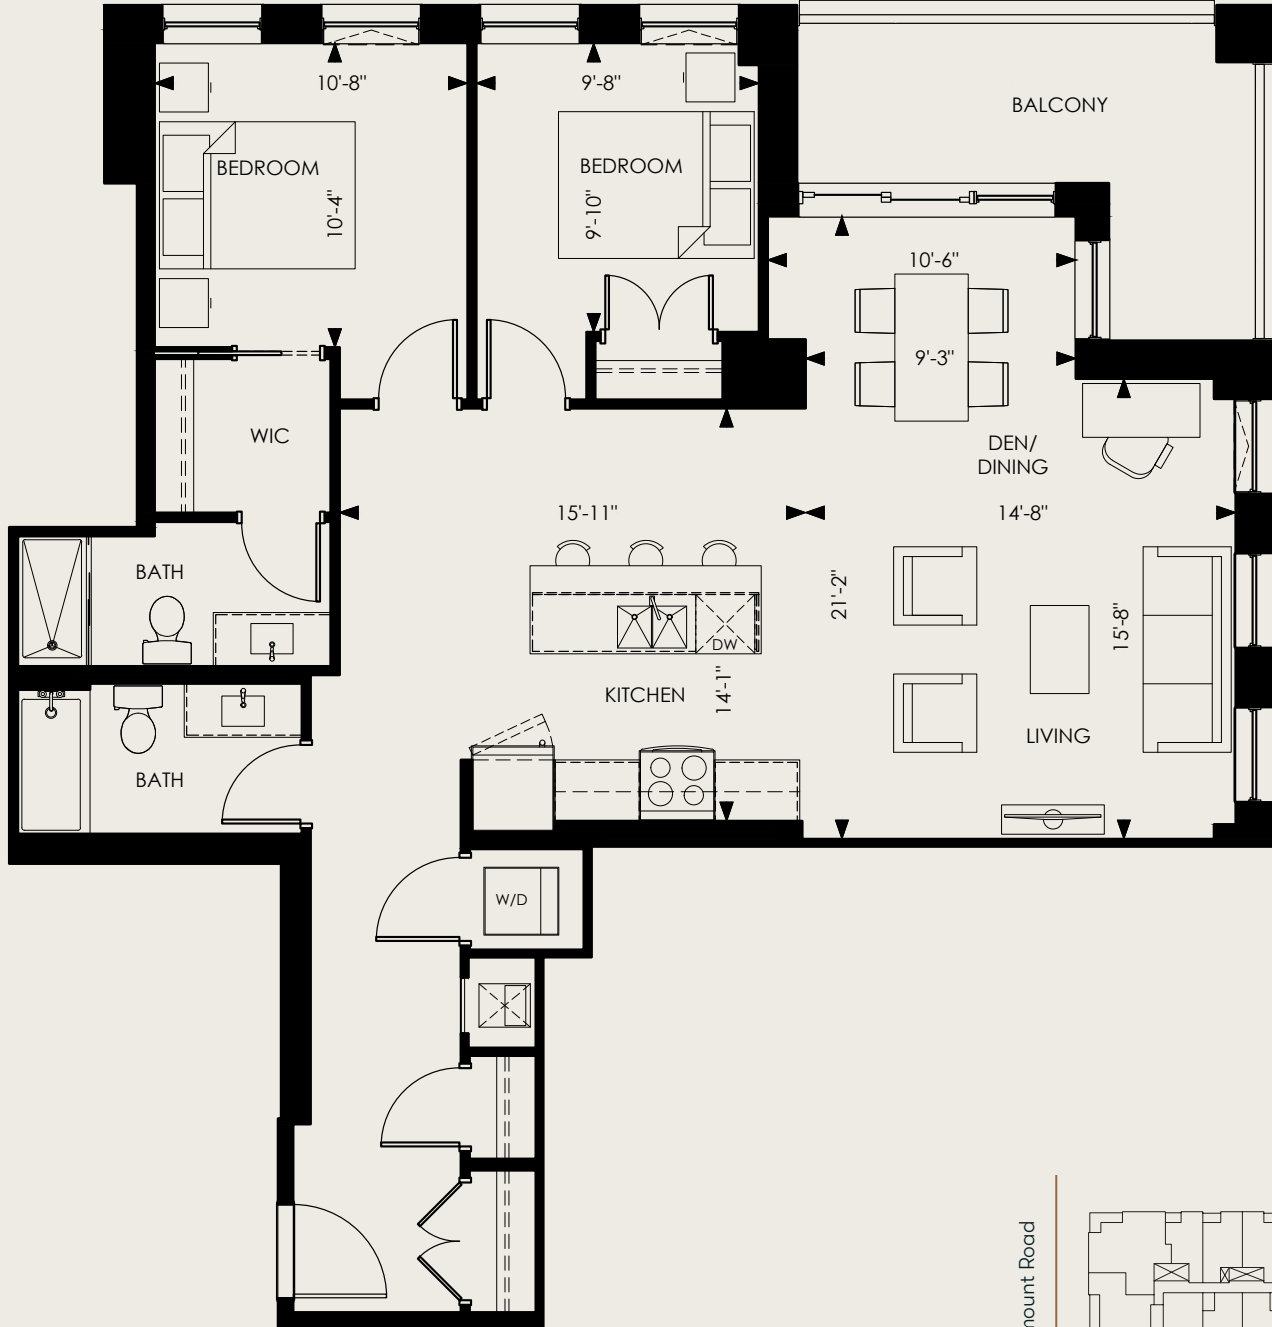

YORK

2 Bed, 2 Bath

INTERIOR
1,194 SF

BALCONY
129 SF

FLOORS
2,3

SUITES 214, 314

194 ERB STREET WEST, WATERLOO, ON

Does not include furniture. All dimensions and specifications are subject to change without notice. E.&O.E.

Killam
home for all

The
CARRICK