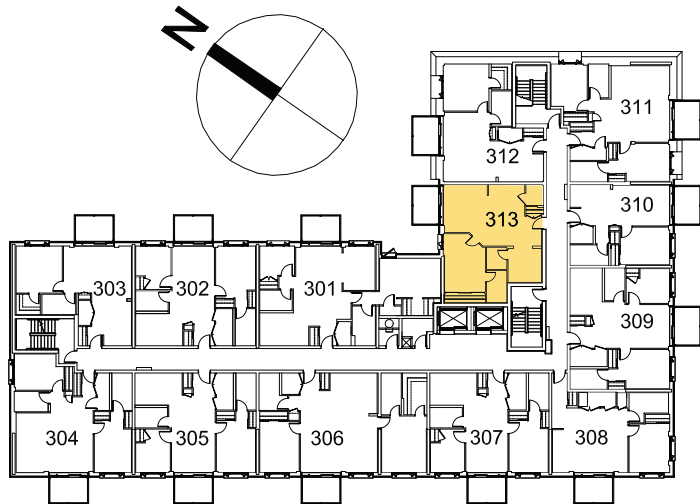

GREENBANK

THE ZENITH

708 SQ. FT.,
1 BED + DEN

GROUND FLOOR KEY

STANDARD LAYOUT - 213, 313, 411, 511