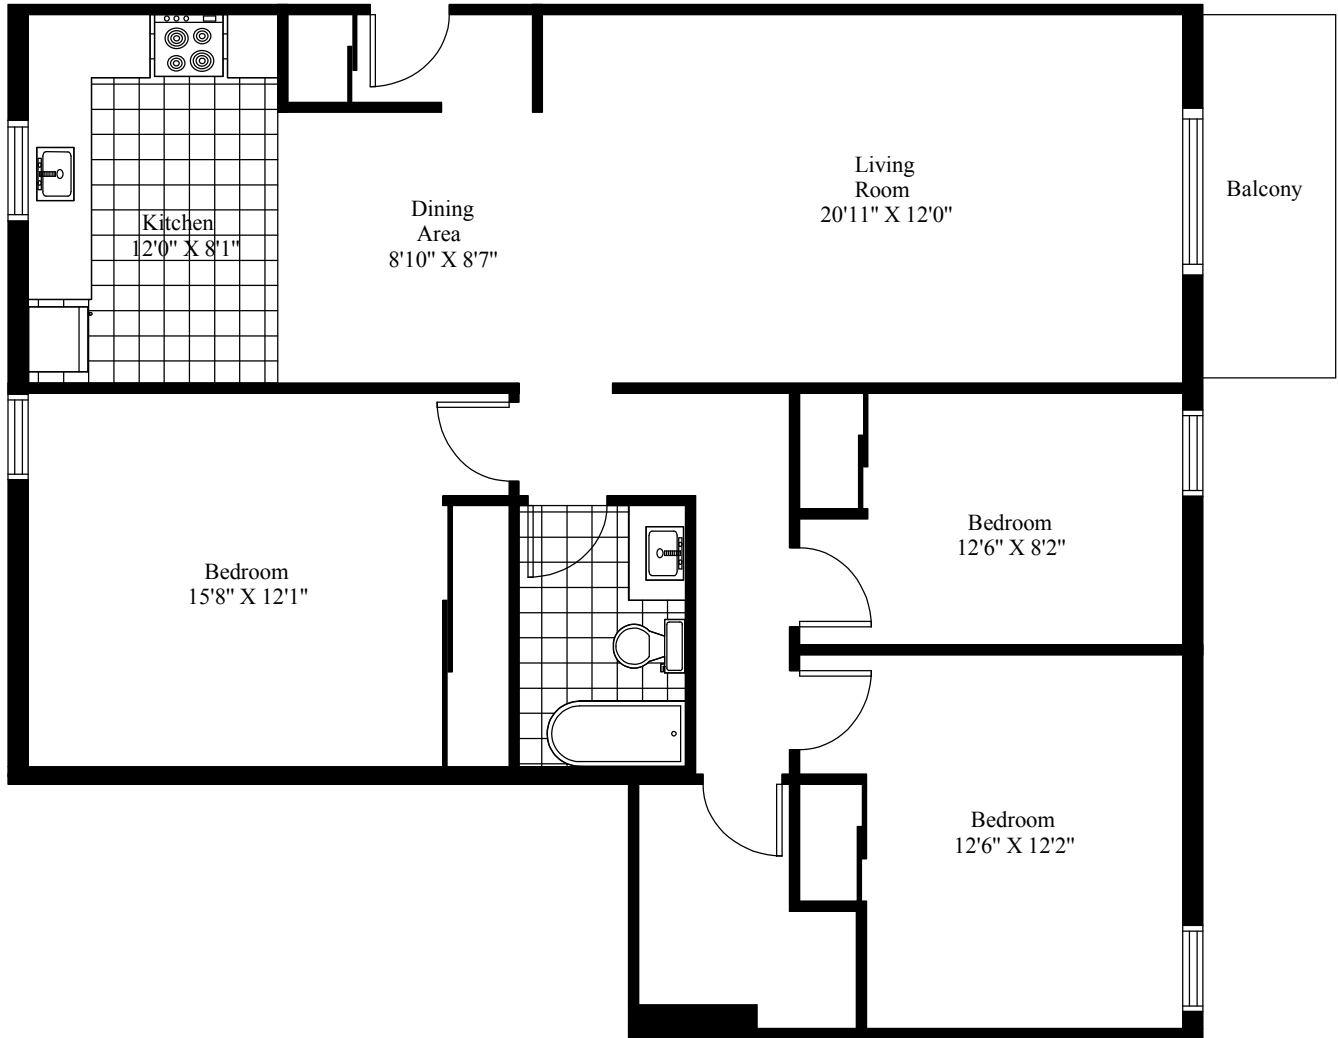

# Blackshire Court Typical Three Bedroom

Main Living Area = 1,134 Square Feet