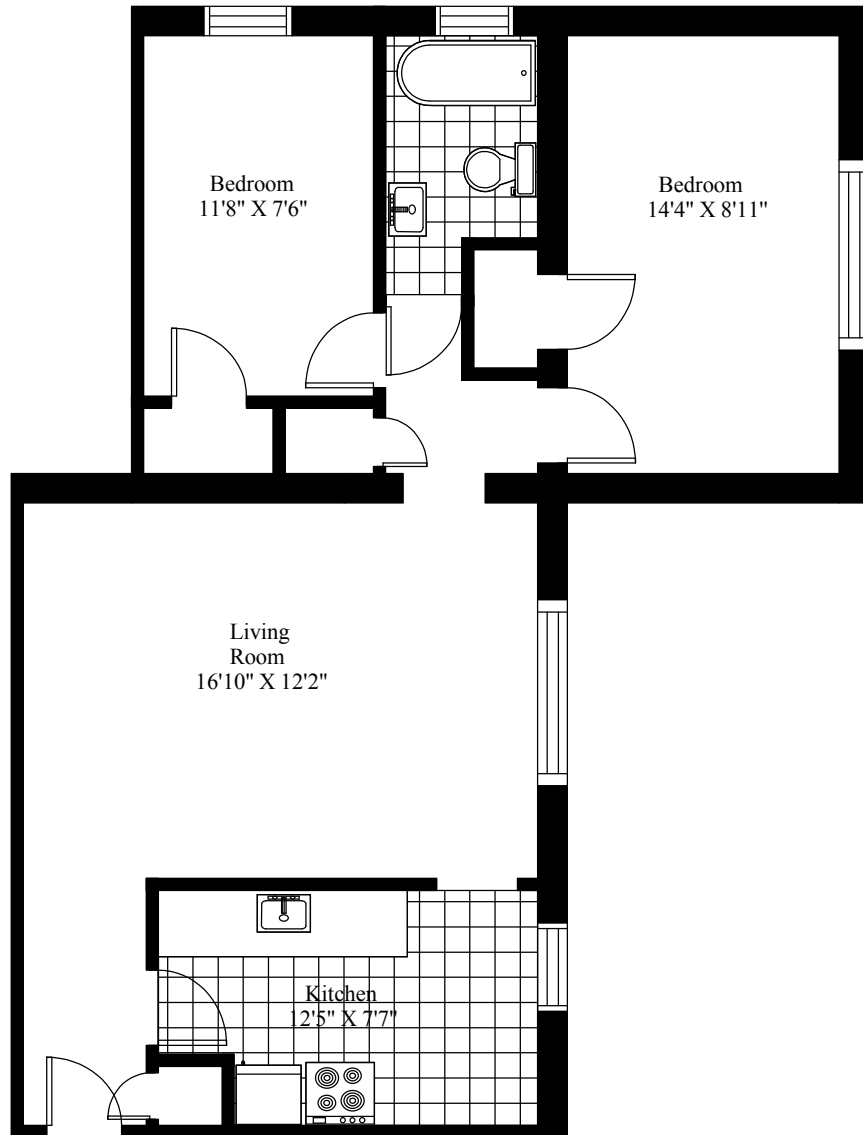

5231 Kent Street  
Typical Two Bedroom

Main Living Room = 651 Square Feet

5240 Kent Street  
Typical Two Bedroom

Main Living Area = 700 Square Feet

5270 Kent Street  
Typical Two Bedroom

Main Living Area = 758 Square Feet