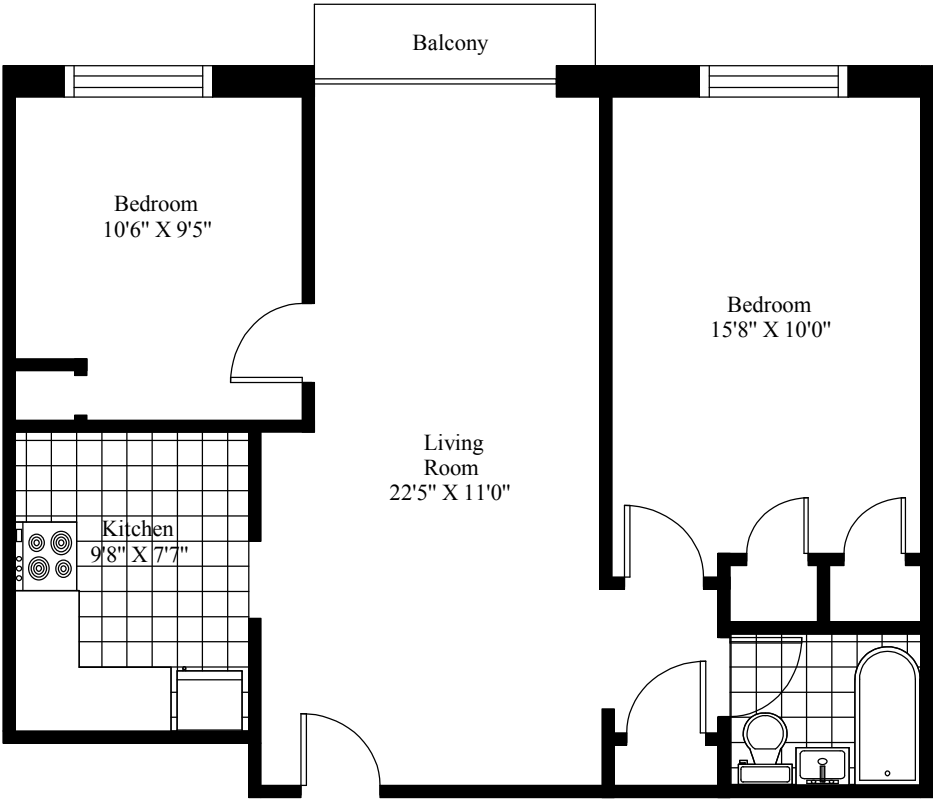

5231 Kent Street  
Typical Two Bedroom

Main Living Room = 651 Square Feet

5240 Kent Street  
Typical Two Bedroom

Main Living Area = 700 Square Feet

5270 Kent Street  
Typical Two Bedroom

Main Living Area = 758 Square Feet