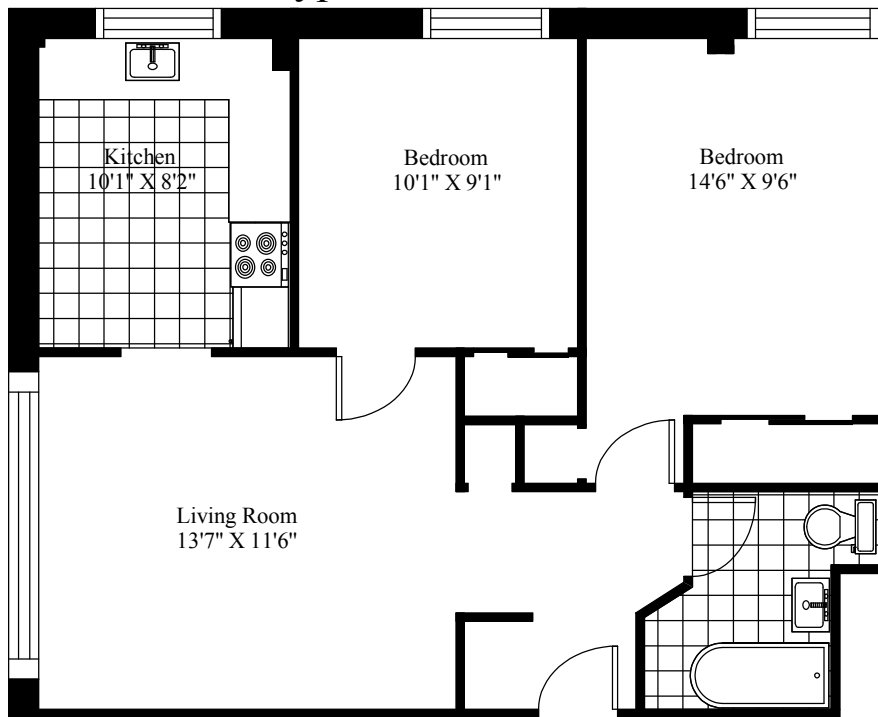

5231 Kent Street  
Typical Two Bedroom

Main Living Room = 651 Square Feet

5240 Kent Street  
Typical Two Bedroom

Main Living Area = 700 Square Feet

5270 Kent Street  
Typical Two Bedroom

Main Living Area = 758 Square Feet