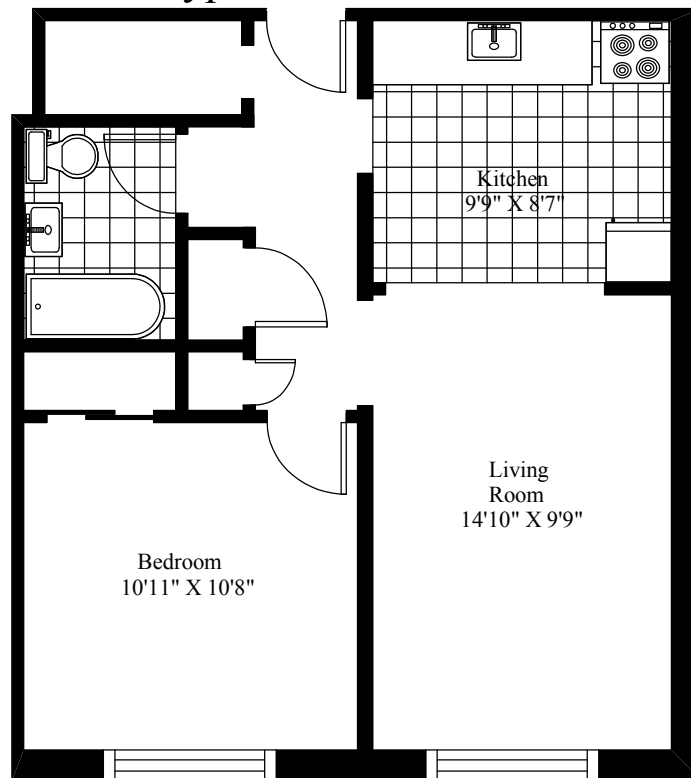

15 Parker Street  
Typical One Bedroom

Main Living Area = 538 Square Feet

15 Parker Street  
Typical One Bedroom

Main Living Area = 514 Square Feet

7 Parker Street  
Typical One Bedroom

Main Living Area = 708 Square Feet

7 Parker Street  
Typical One Bedroom

Main Living Area = 616 Square Feet

7 Parker Street  
Typical One Bedroom

Main Living Area = 792 Square Feet