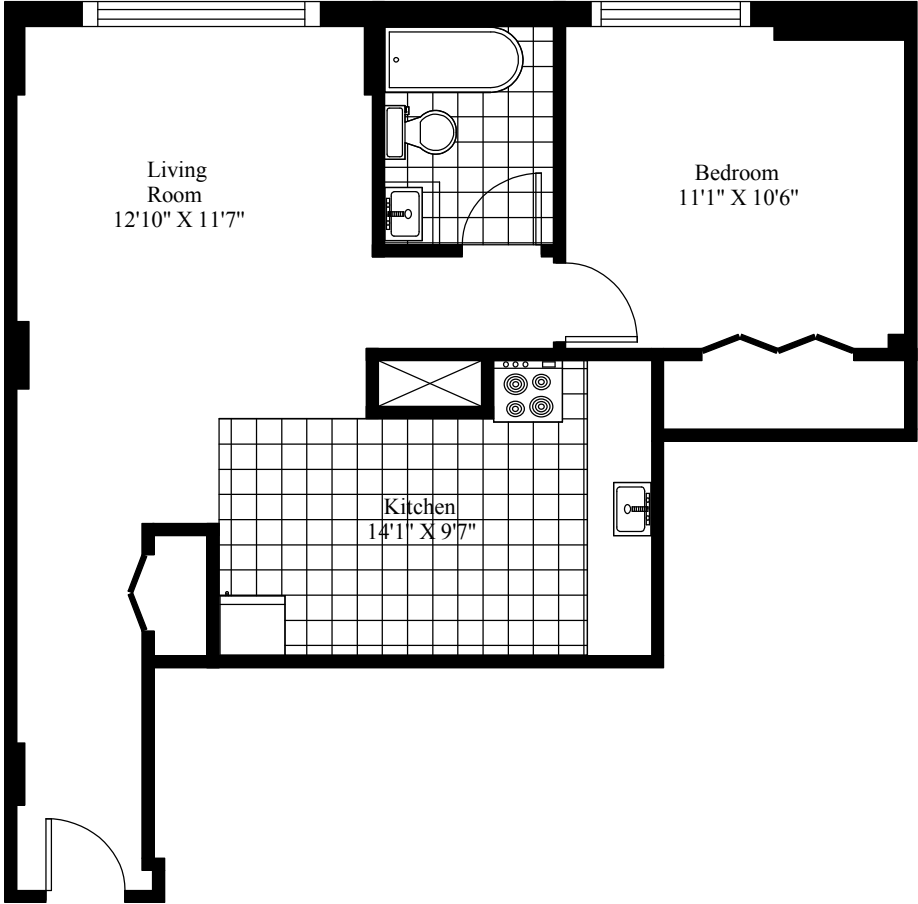

15 Parker Street  
Typical One Bedroom

Main Living Area = 538 Square Feet

15 Parker Street  
Typical One Bedroom

Main Living Area = 514 Square Feet

7 Parker Street  
Typical One Bedroom

Main Living Area = 708 Square Feet

7 Parker Street  
Typical One Bedroom

Main Living Area = 616 Square Feet

7 Parker Street  
Typical One Bedroom

Main Living Area = 792 Square Feet