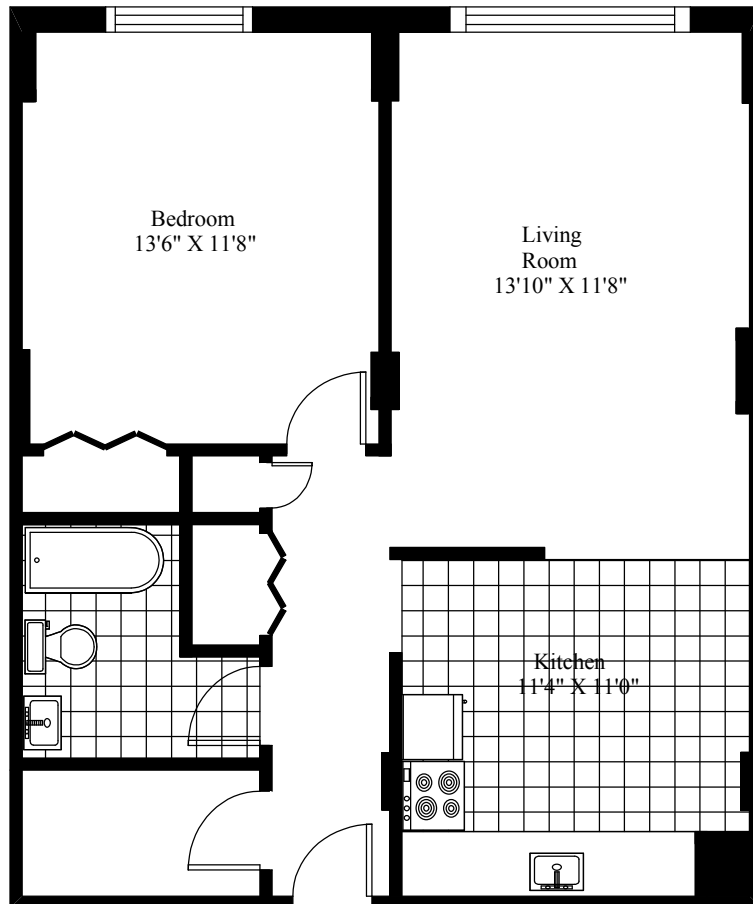

15 Parker Street  
Typical One Bedroom

Main Living Area = 538 Square Feet

15 Parker Street  
Typical One Bedroom

Main Living Area = 514 Square Feet

7 Parker Street  
Typical One Bedroom

Main Living Area = 708 Square Feet

7 Parker Street  
Typical One Bedroom

Main Living Area = 616 Square Feet

7 Parker Street  
Typical One Bedroom

Main Living Area = 792 Square Feet