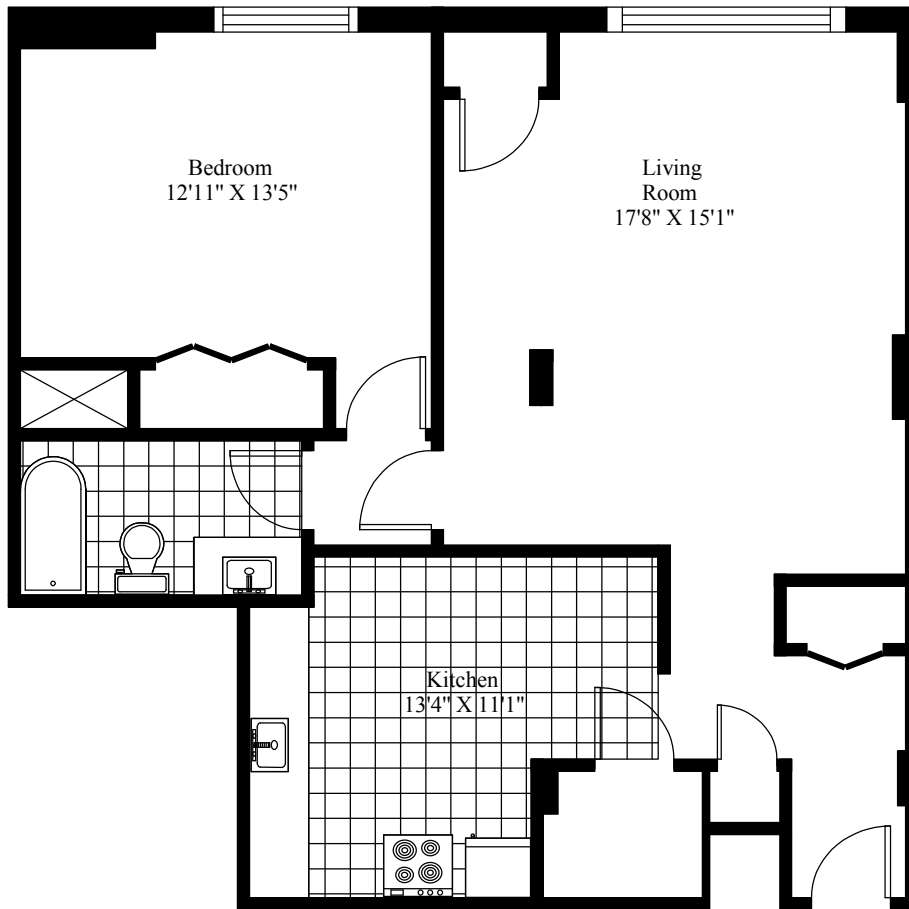

15 Parker Street  
Typical One Bedroom

Main Living Area = 538 Square Feet

15 Parker Street  
Typical One Bedroom

Main Living Area = 514 Square Feet

7 Parker Street  
Typical One Bedroom

Main Living Area = 708 Square Feet

7 Parker Street  
Typical One Bedroom

Main Living Area = 616 Square Feet

7 Parker Street  
Typical One Bedroom

Main Living Area = 792 Square Feet