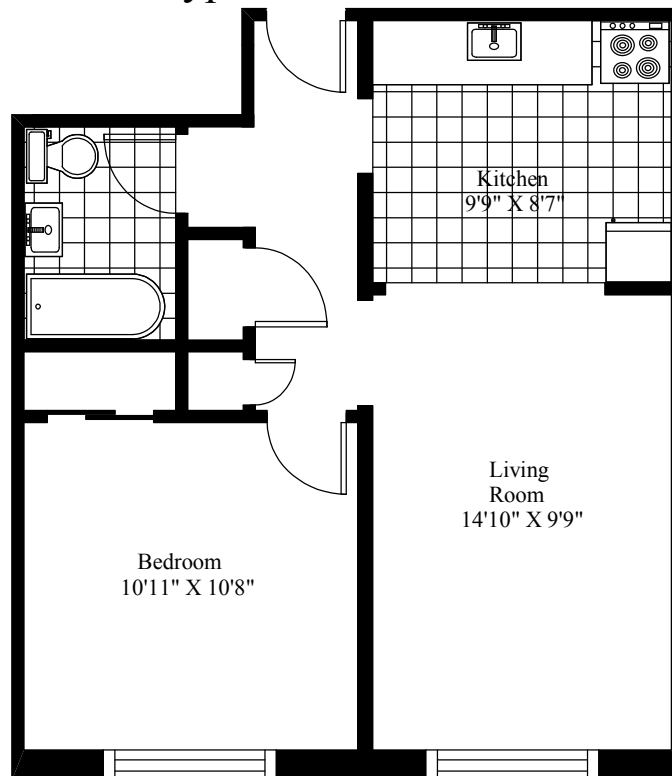

15 Parker Street  
Typical One Bedroom

Main Living Area = 538 Square Feet

15 Parker Street  
Typical One Bedroom

Main Living Area = 514 Square Feet

7 Parker Street  
Typical One Bedroom

Main Living Area = 708 Square Feet

7 Parker Street  
Typical One Bedroom

Main Living Area = 616 Square Feet

7 Parker Street  
Typical One Bedroom

Main Living Area = 792 Square Feet