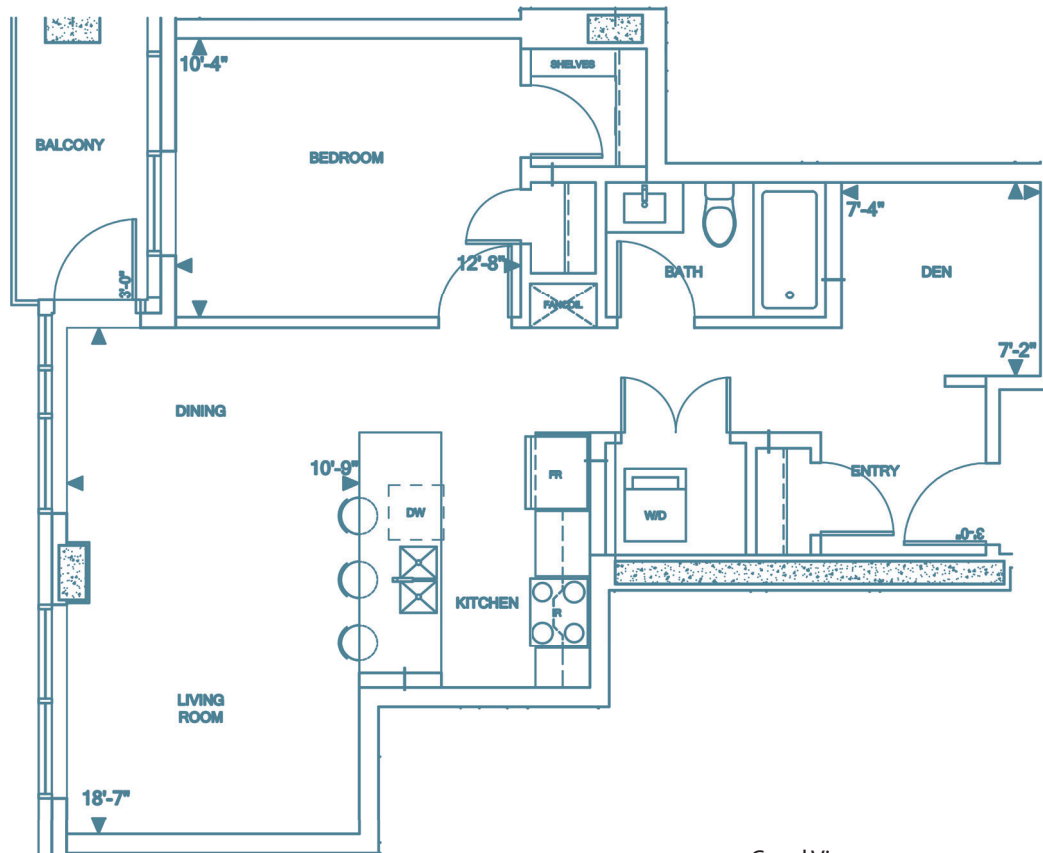

THE KILLICK

KING'S WHARF

Series 05 | 1 Bed + Den
777 square feet

Canal View

Halifax View