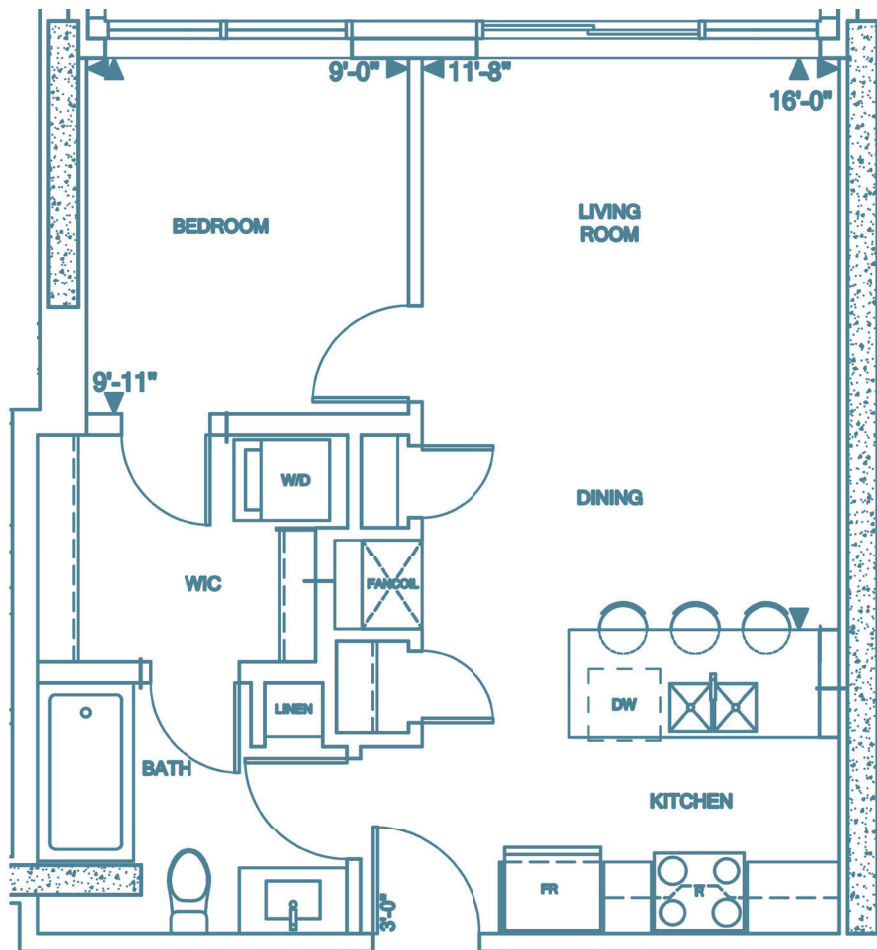

THE KILLICK

KING'S WHARF

Series 08 | 1 Bed
601 square feet

 **Killam** 902.237.6619
APARTMENT REIT thekillick.com

All sizes and specifications are subject to change without notice. Floor plans are approximate dimensions. Actual usable floor space may vary from the stated floor area. E.&O.E.