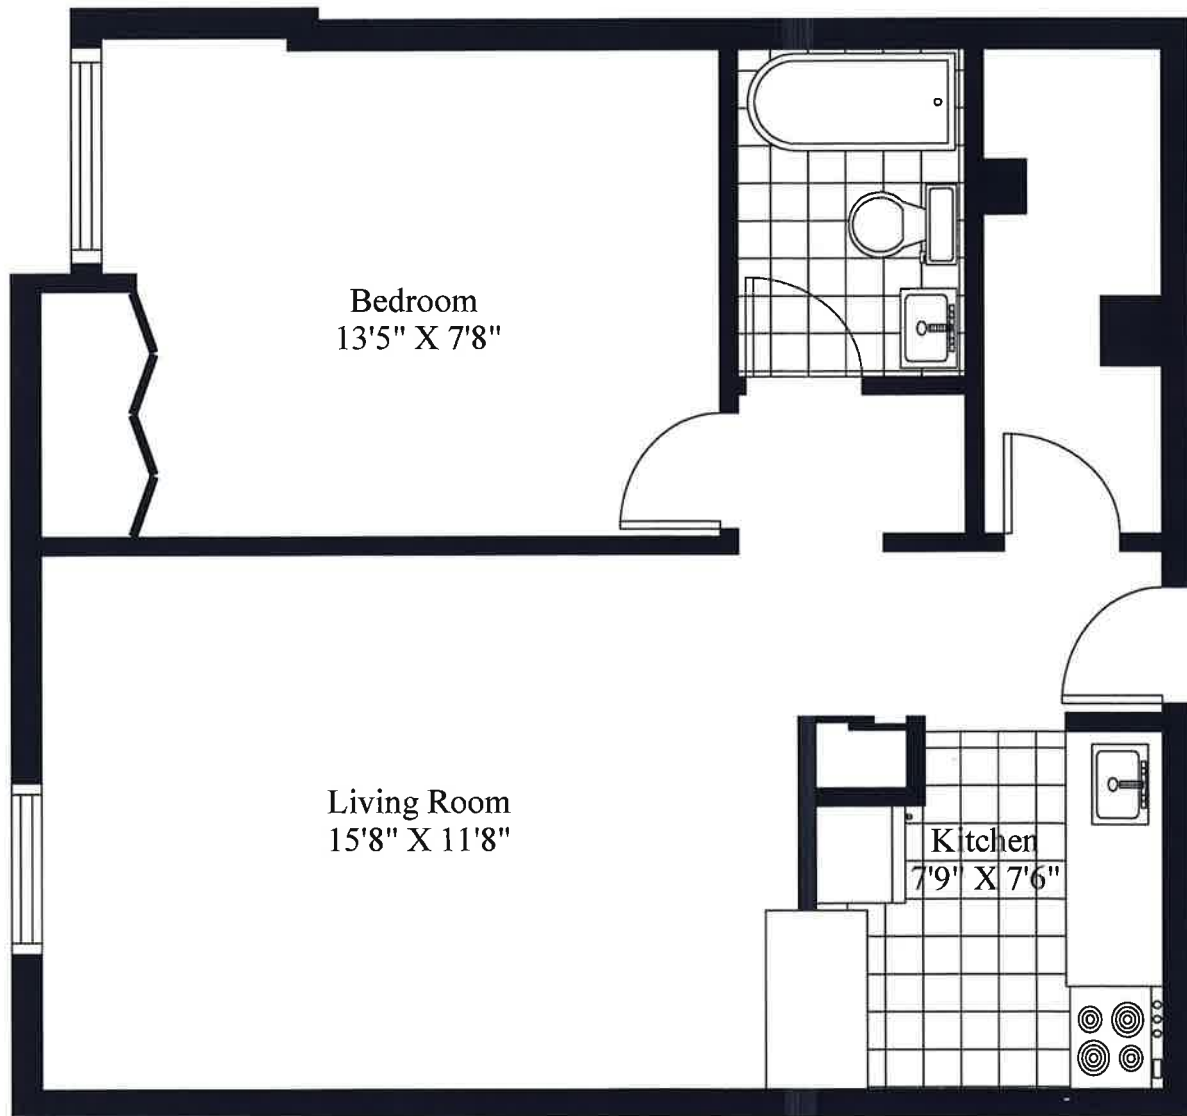

# Meadowland Manor, 107 Bulls Bay Road Typical 1 Bedroom

Unit Gross Area = 592 Square Feet