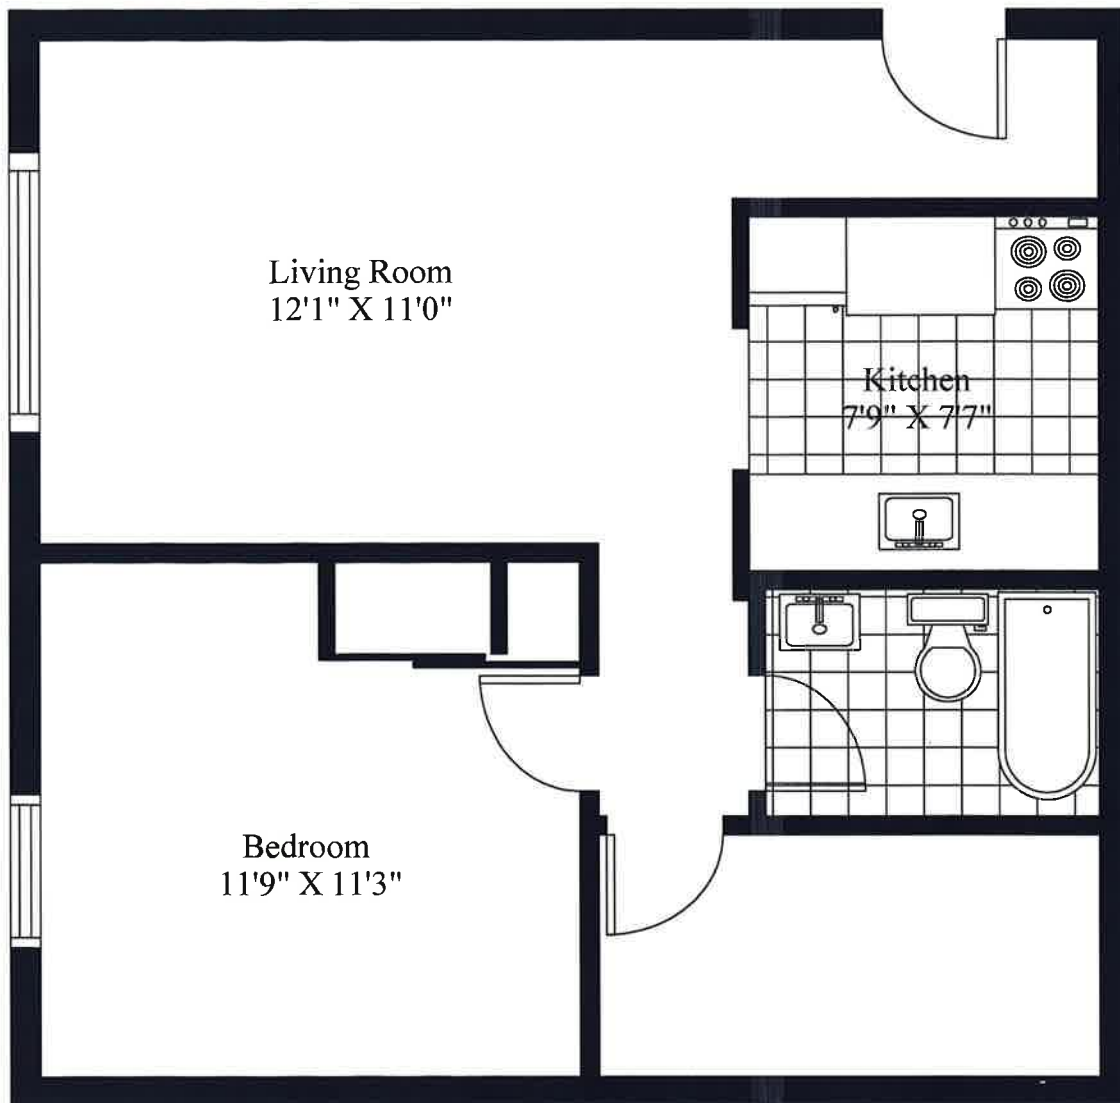

# Ridgeview Apartments, 99 Lincoln Road Typical 1 Bedroom

Unit Gross Area = 565 Square Feet