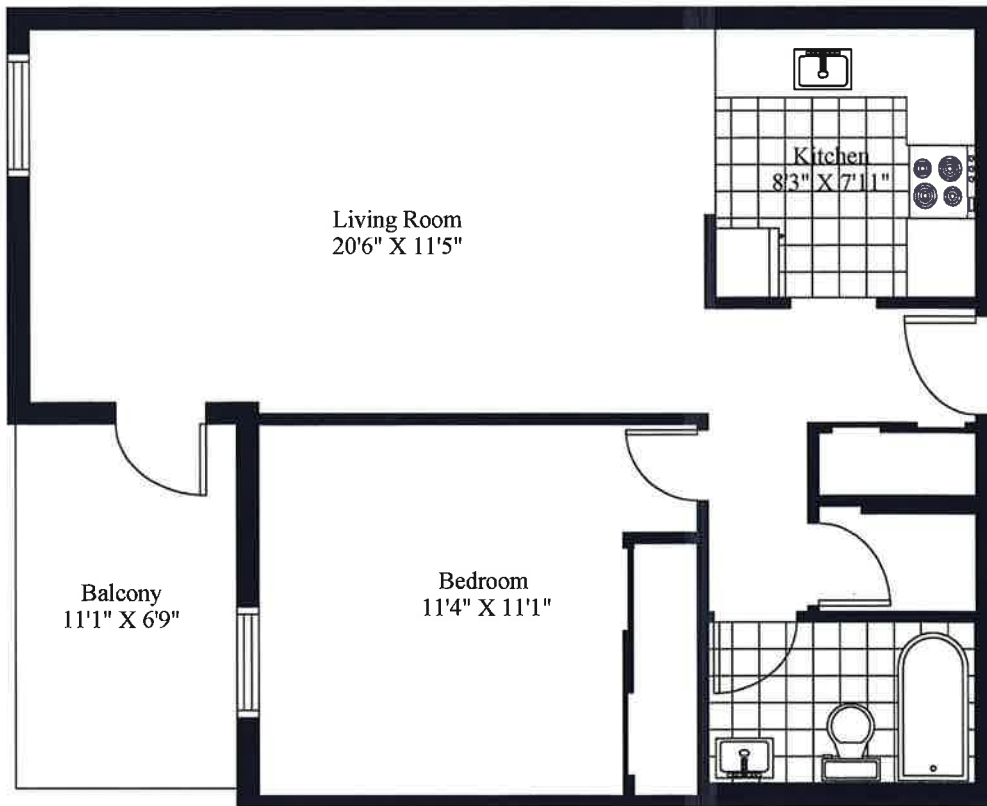

Rutledge Manor, 2 The Boulevard
Typical 1 Bedroom

Unit Gross Area = 637 Square Feet