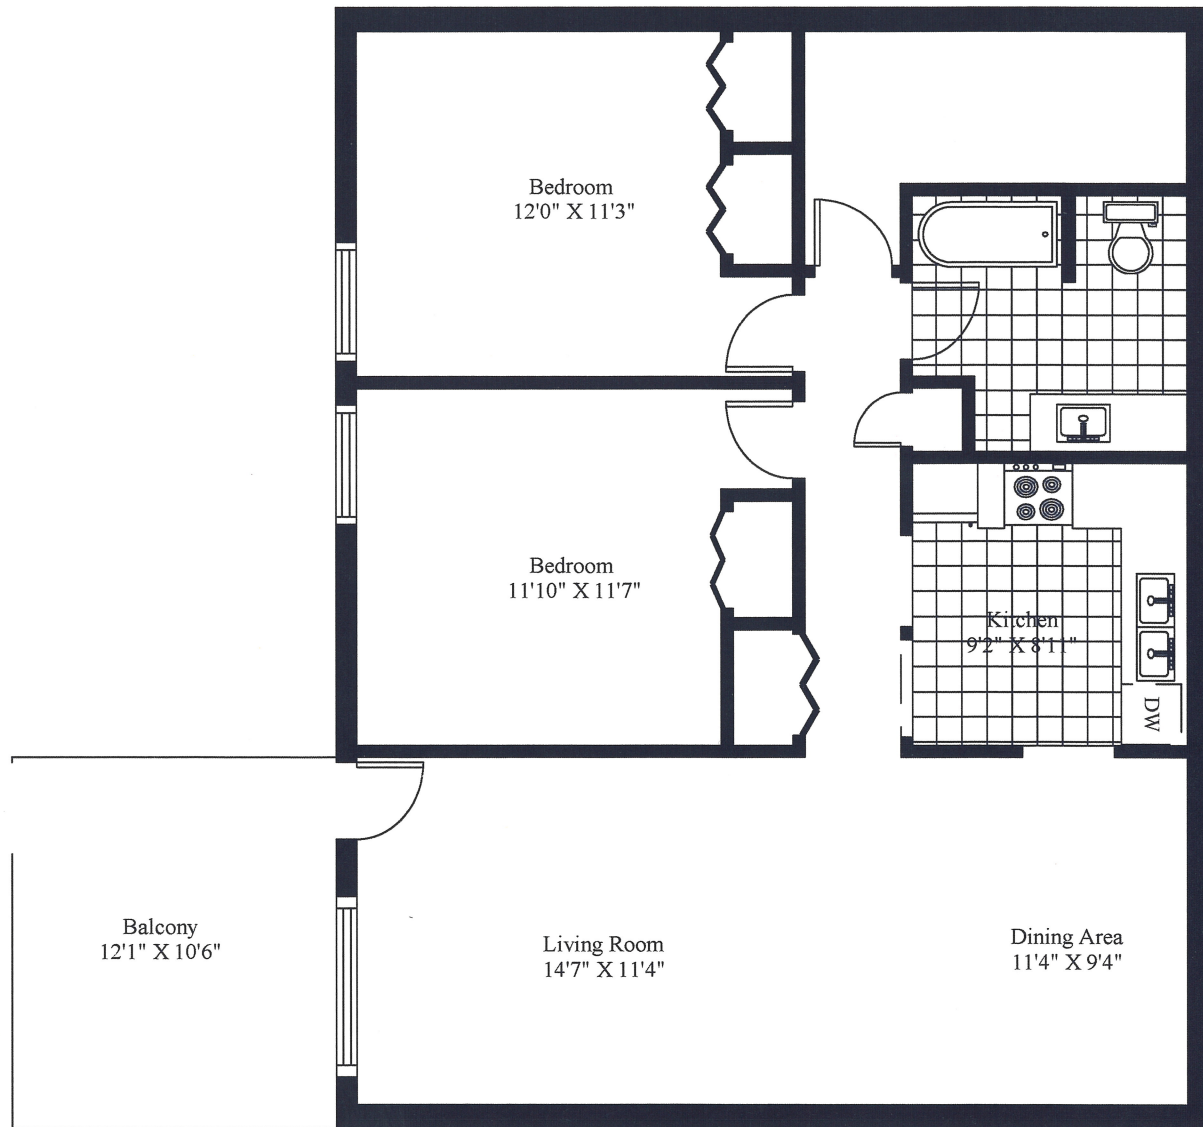

1 Suffolk Street/Pheasant Hill Apartments
Typical 2 Bedroom

Unit Gross Area = 1,007 Square Feet