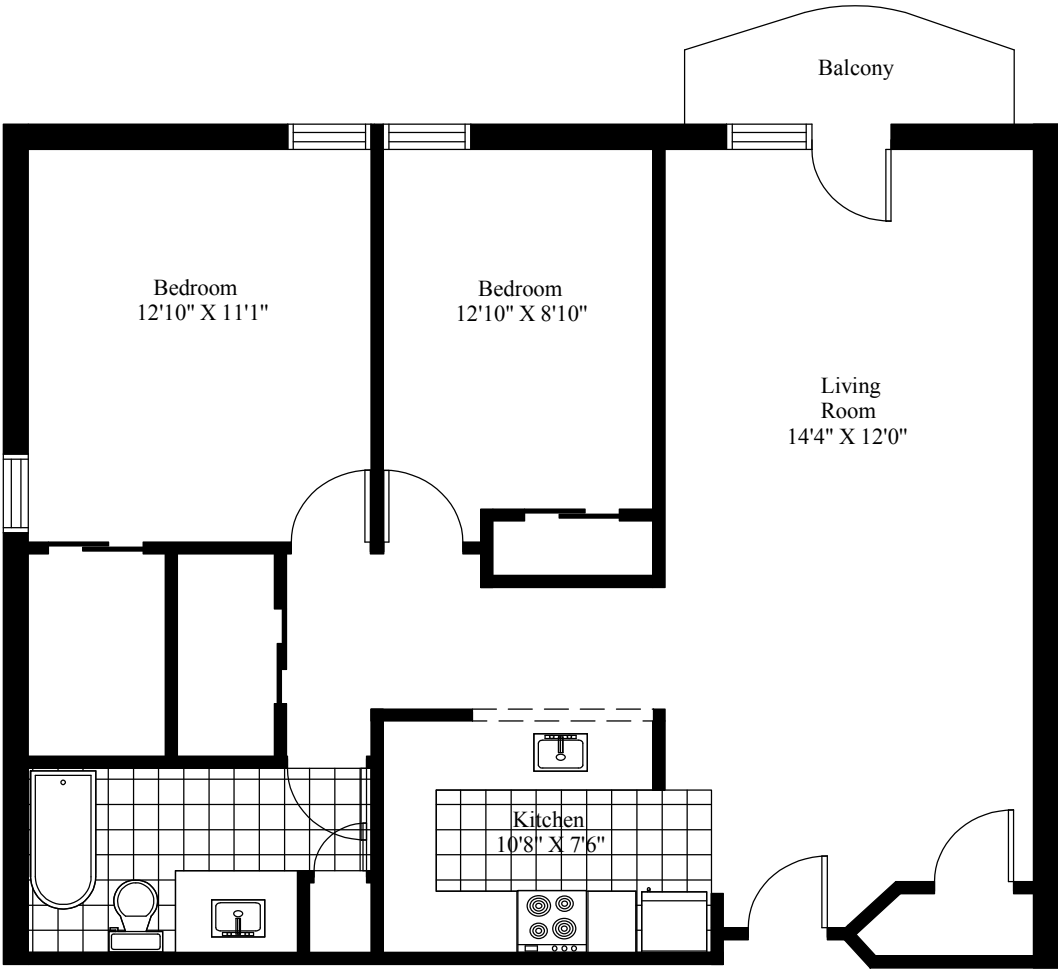

Cambridge Court Typical Two Bedroom

Main Living Area = 938 Square Feet