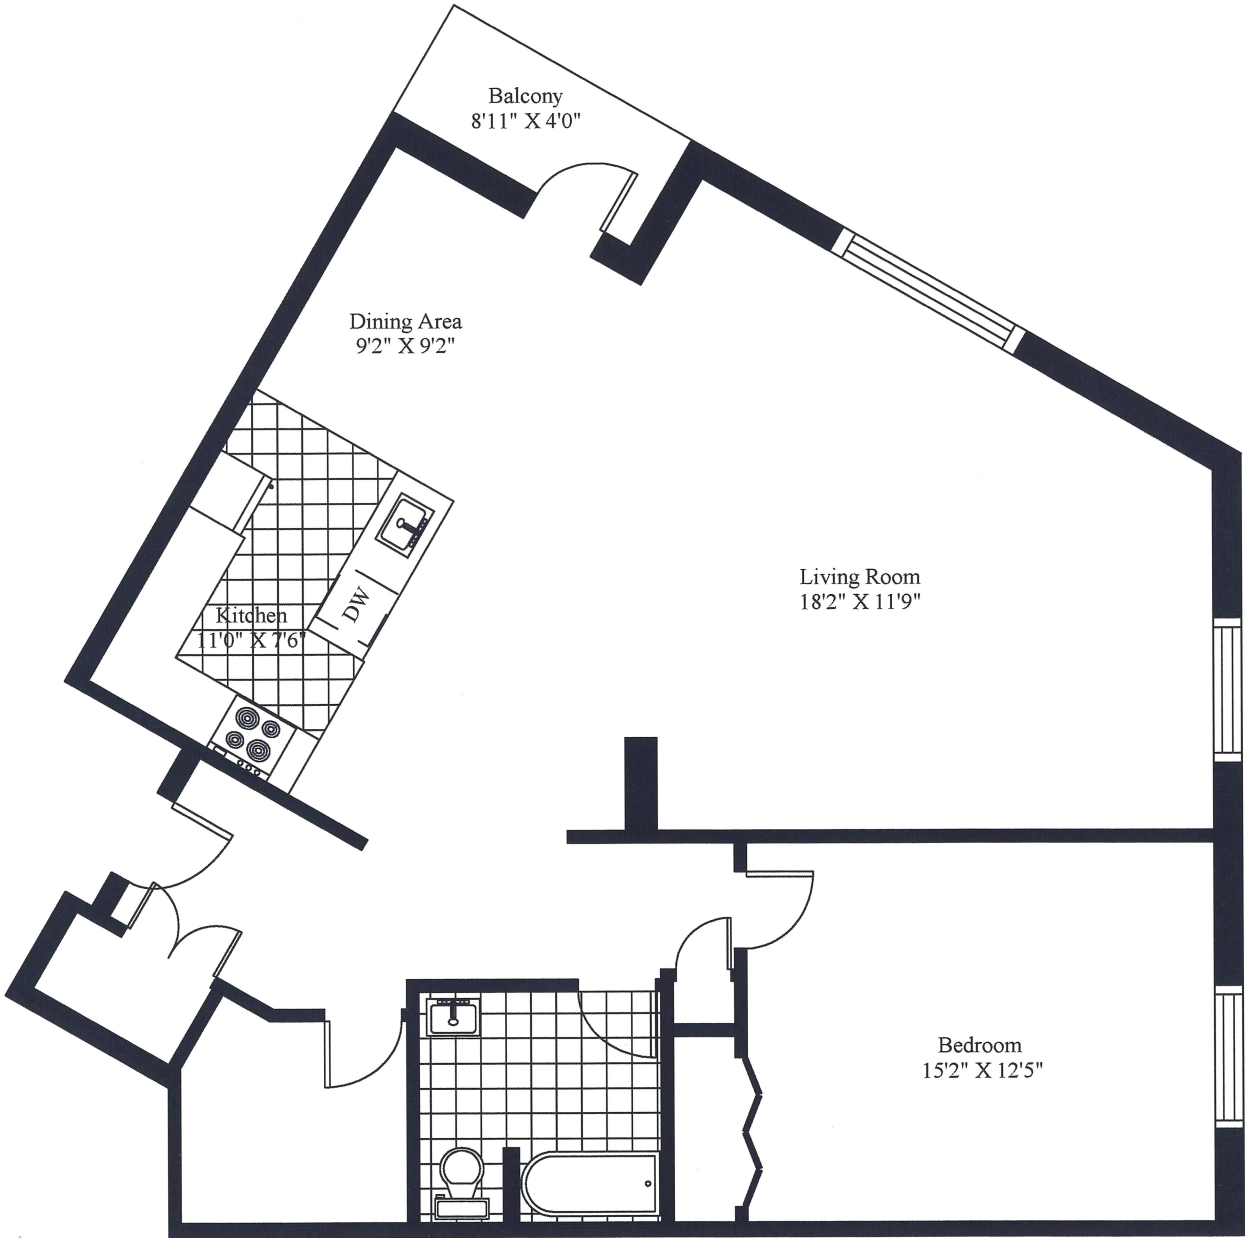

1045 Douglas/Carrington House
Typical 1 Bedroom

Unit Gross Area = 1,141 Square Feet