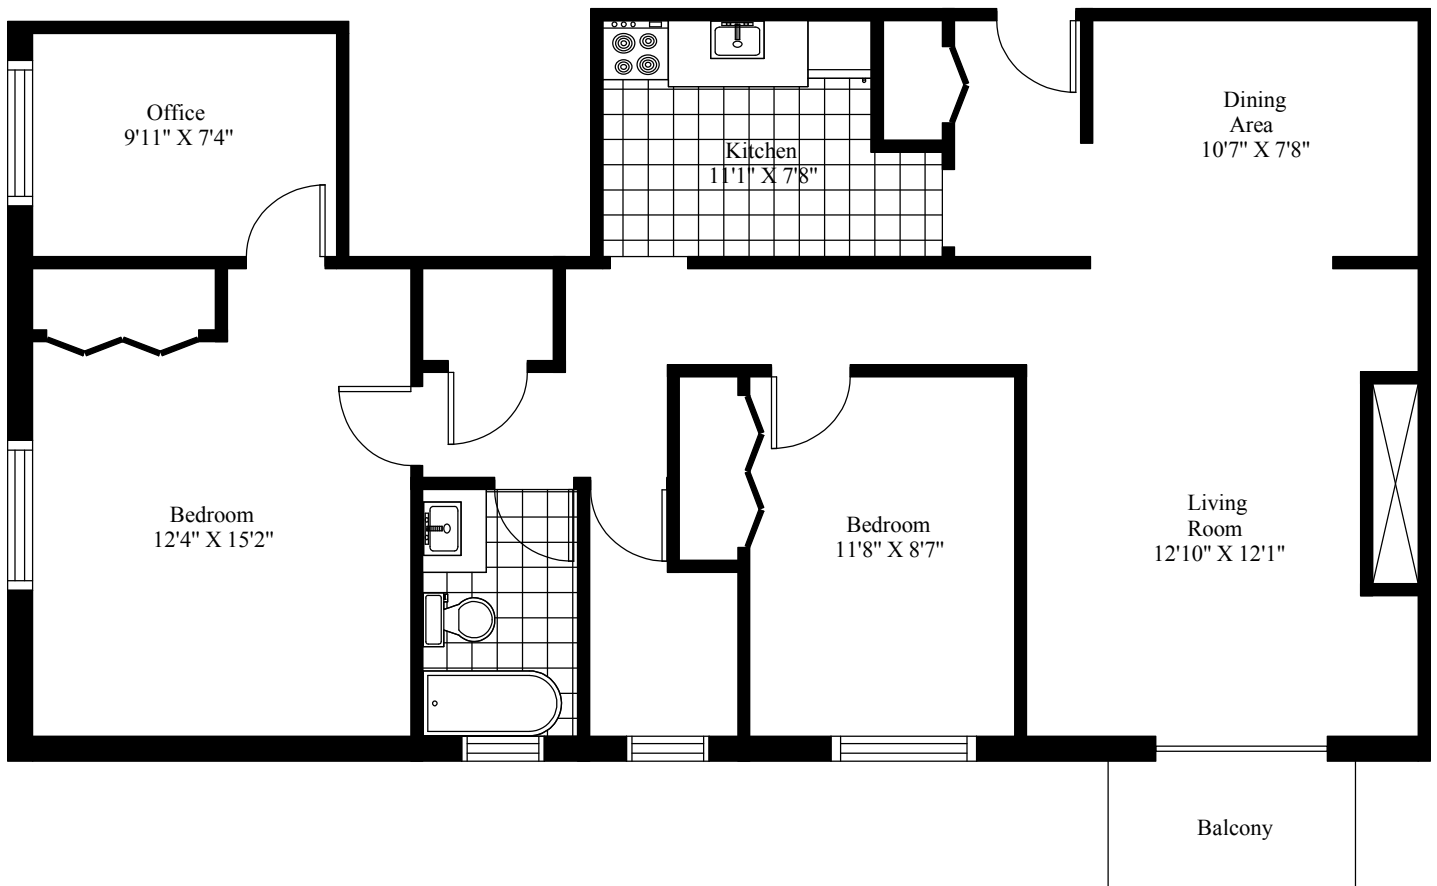

116 Wilsey Road
Typical Two Bedroom

Main Living Area = 1,064 Square Feet