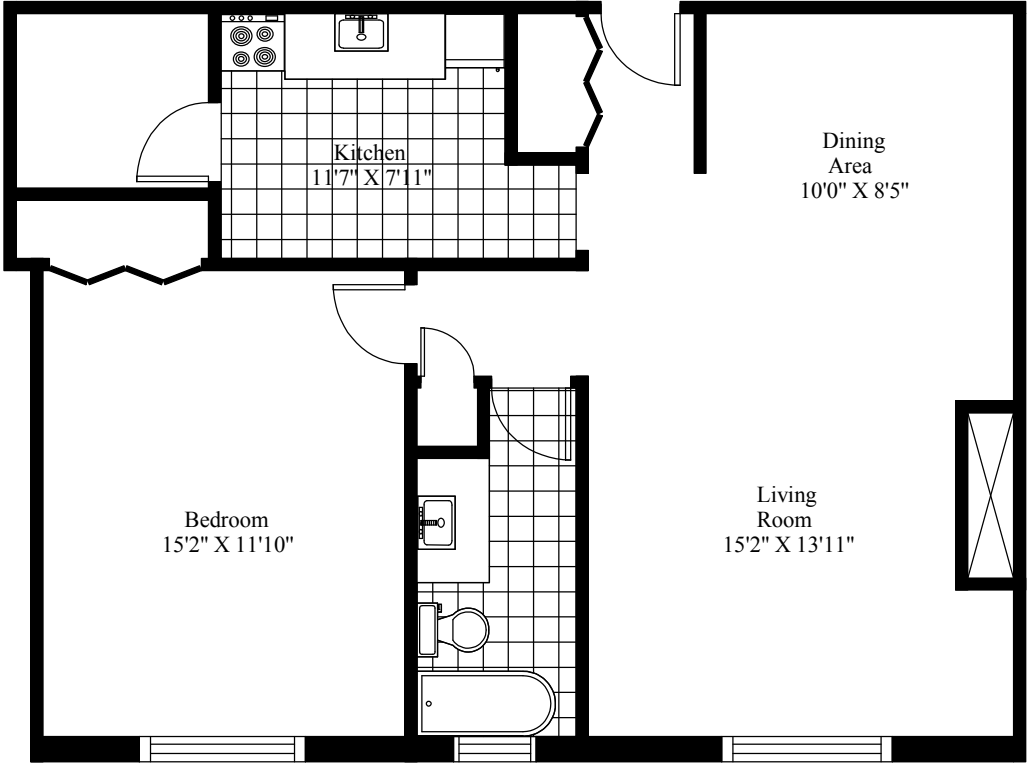

116 Wilsey Road
Typical One Bedroom

Main Living Area = 801 Square Feet