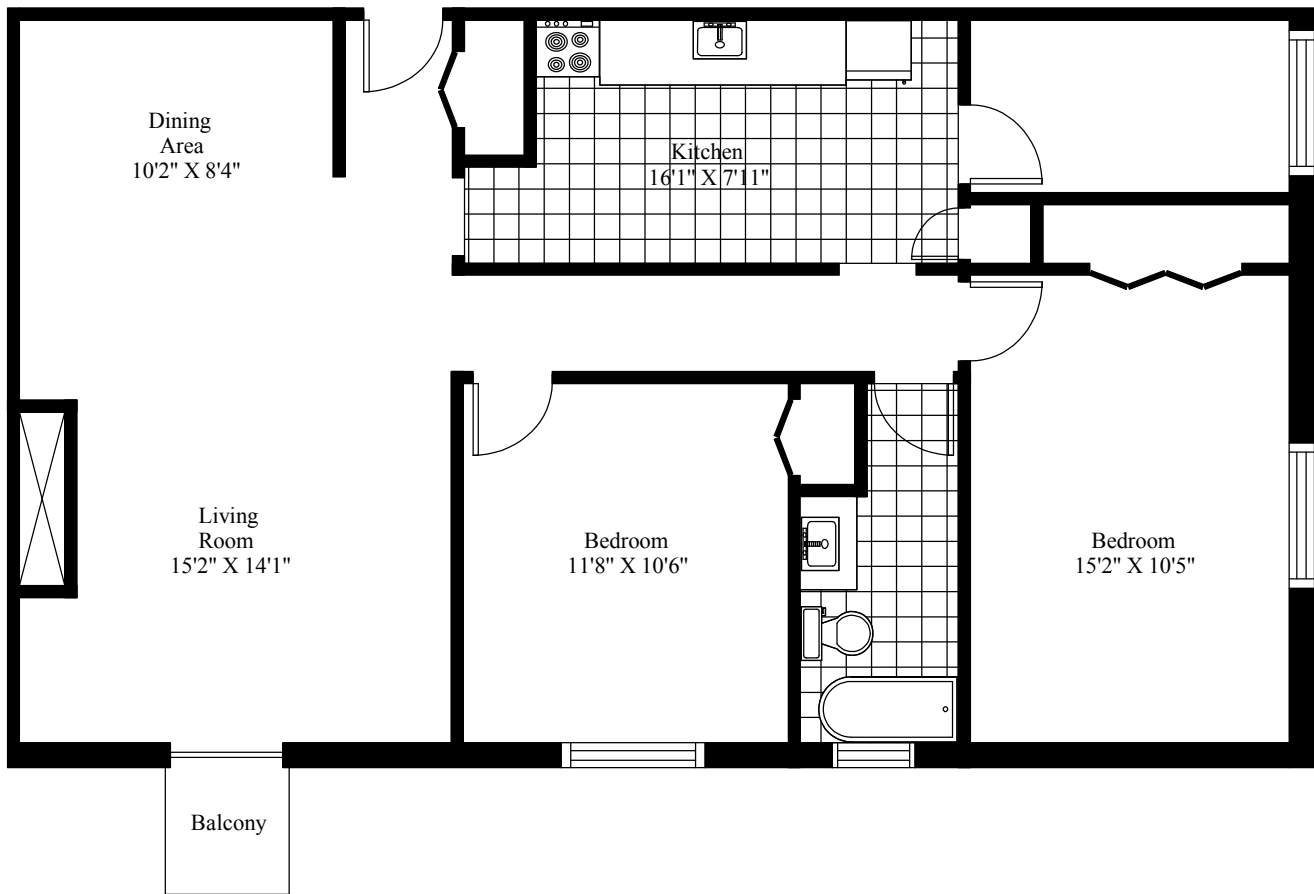

116 Wilsey Road
Typical Two Bedroom

Main Living Area = 1,049 Square Feet