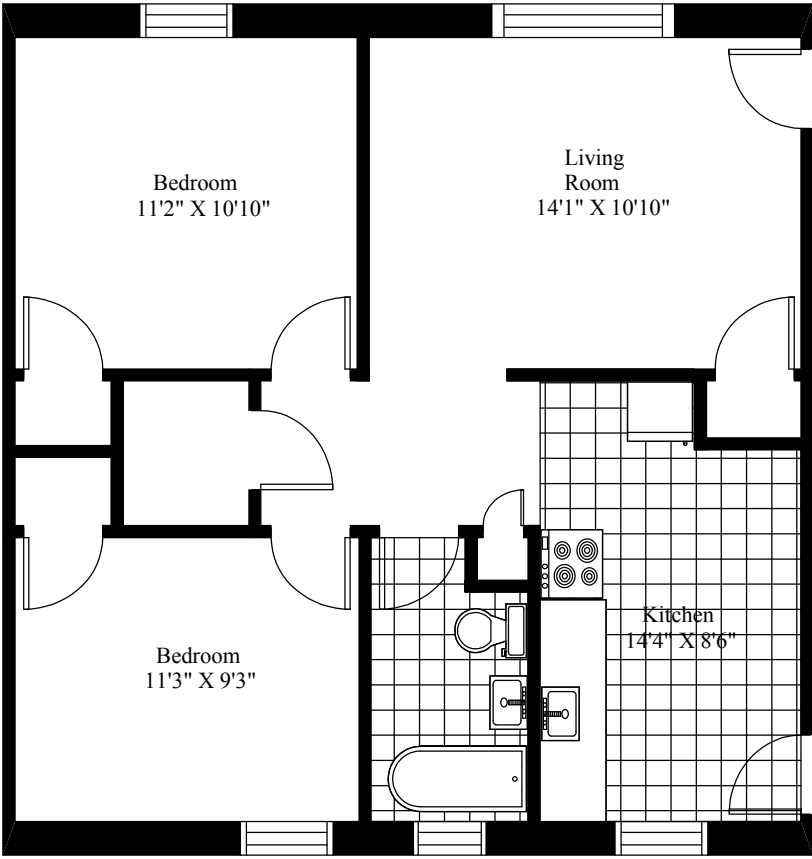

Newcastle Apartments  
Typical Two Bedroom

Main Living Area = 727 Square Feet