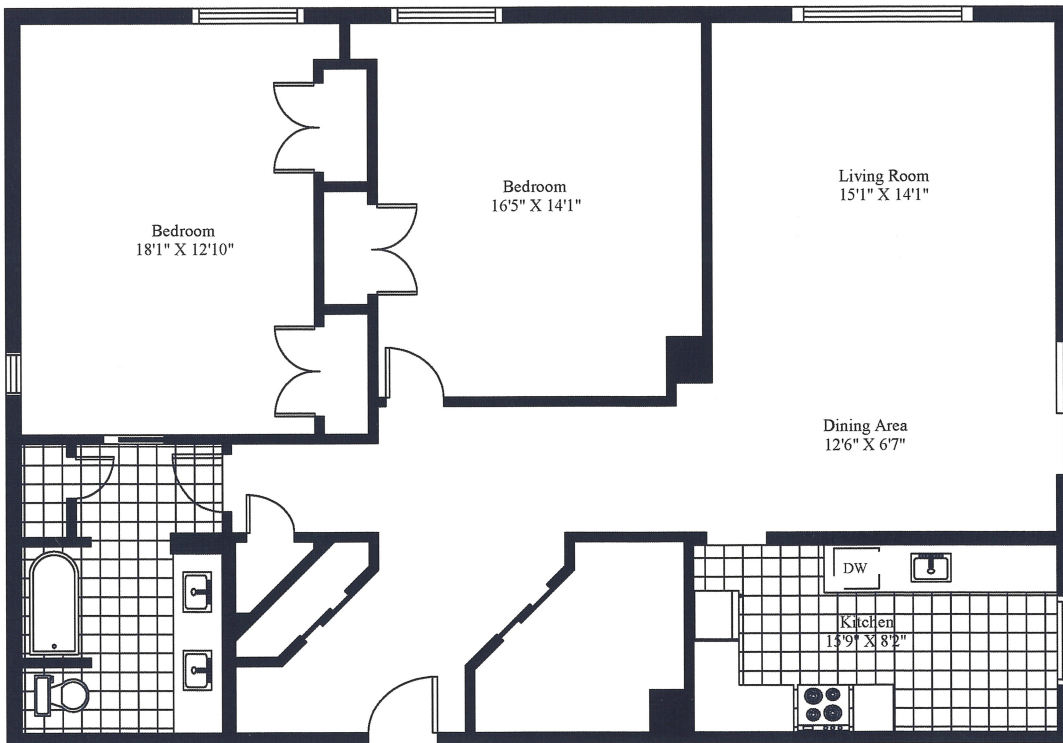

120 McKnight/Woodbury Terrace
Typical 2 Bedroom

Unit Gross Area = 1,480 Square Feet