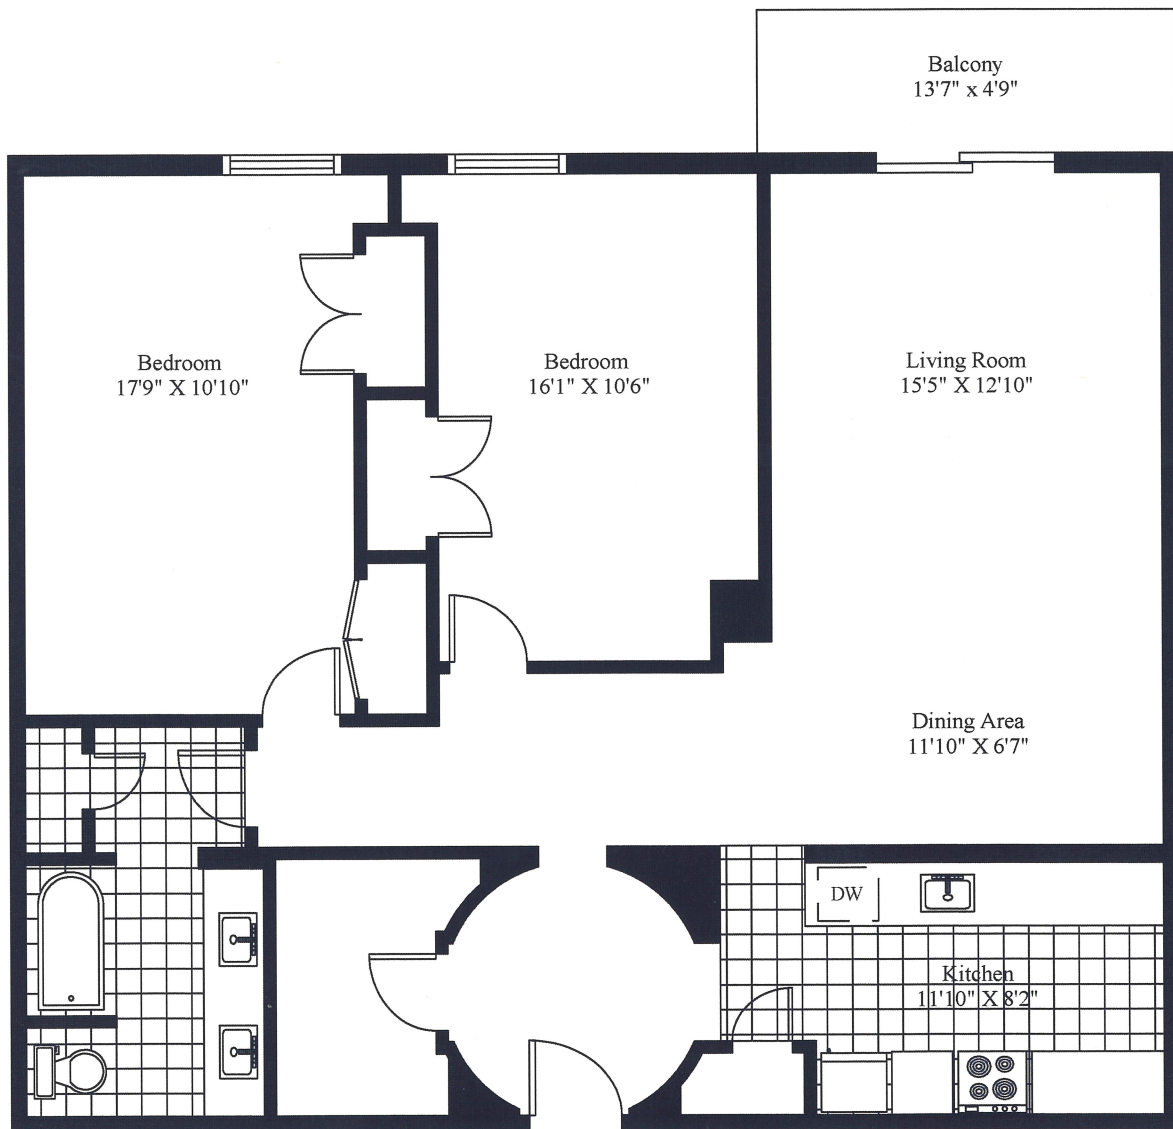

120 McKnight/Woodbury Terrace
Typical 2 Bedroom

Unit Gross Area = 1,198 Square Feet