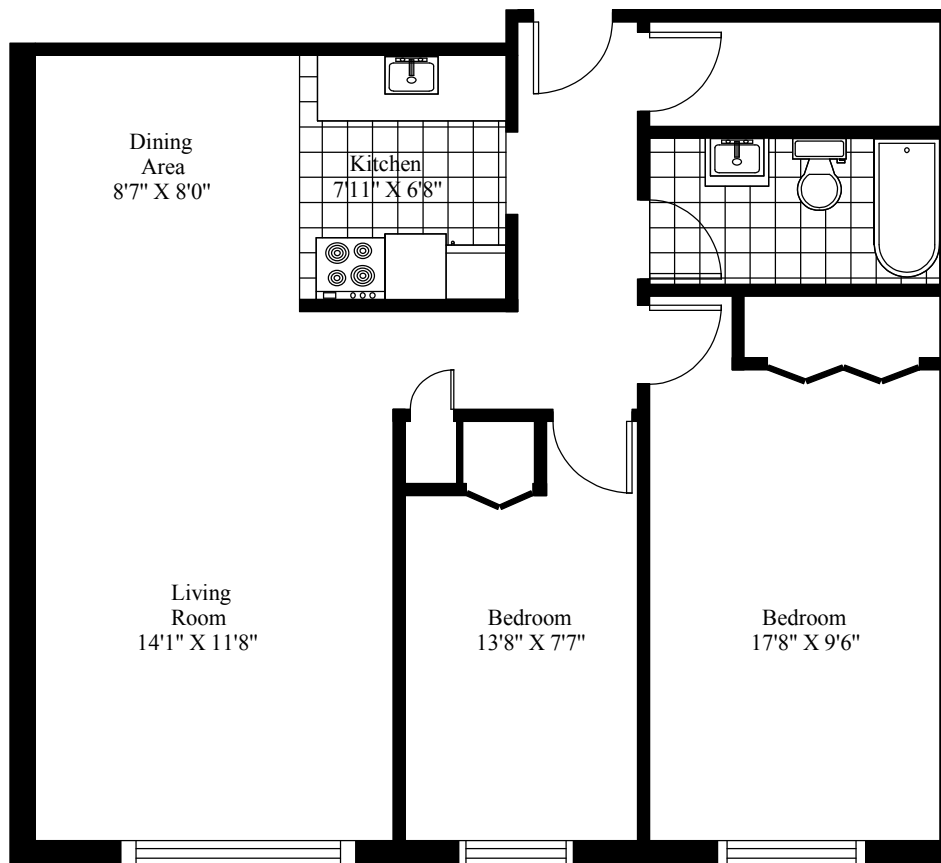

126 Wilsey Road  
Typical Two Bedroom

Main Living Area = 834 Square Feet