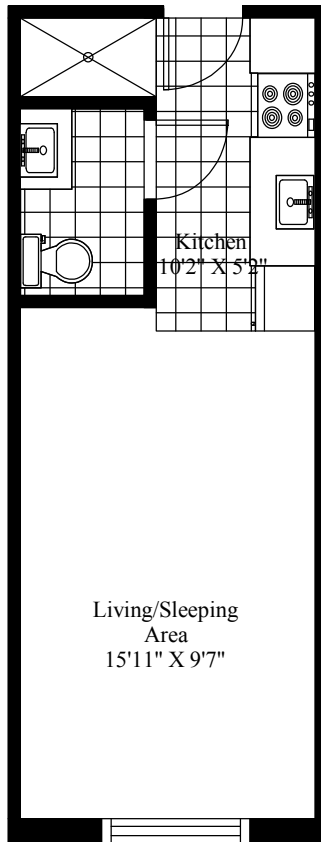

126 Wilsey Road  
Typical Bachelor

Main Living Area = 274 Square Feet