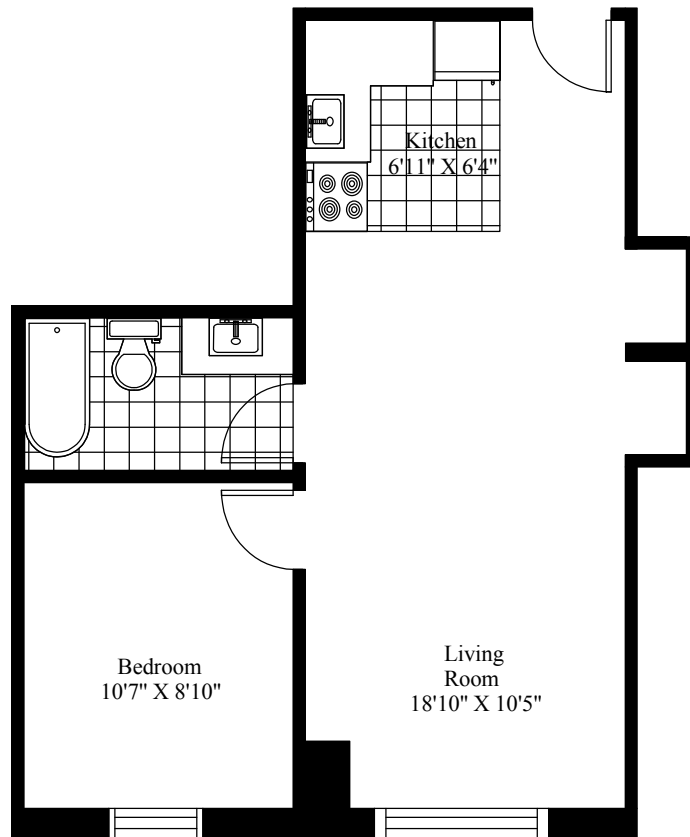

127 Biggs Street
Typical One Bedroom

Main Living Area = 477 Square Feet