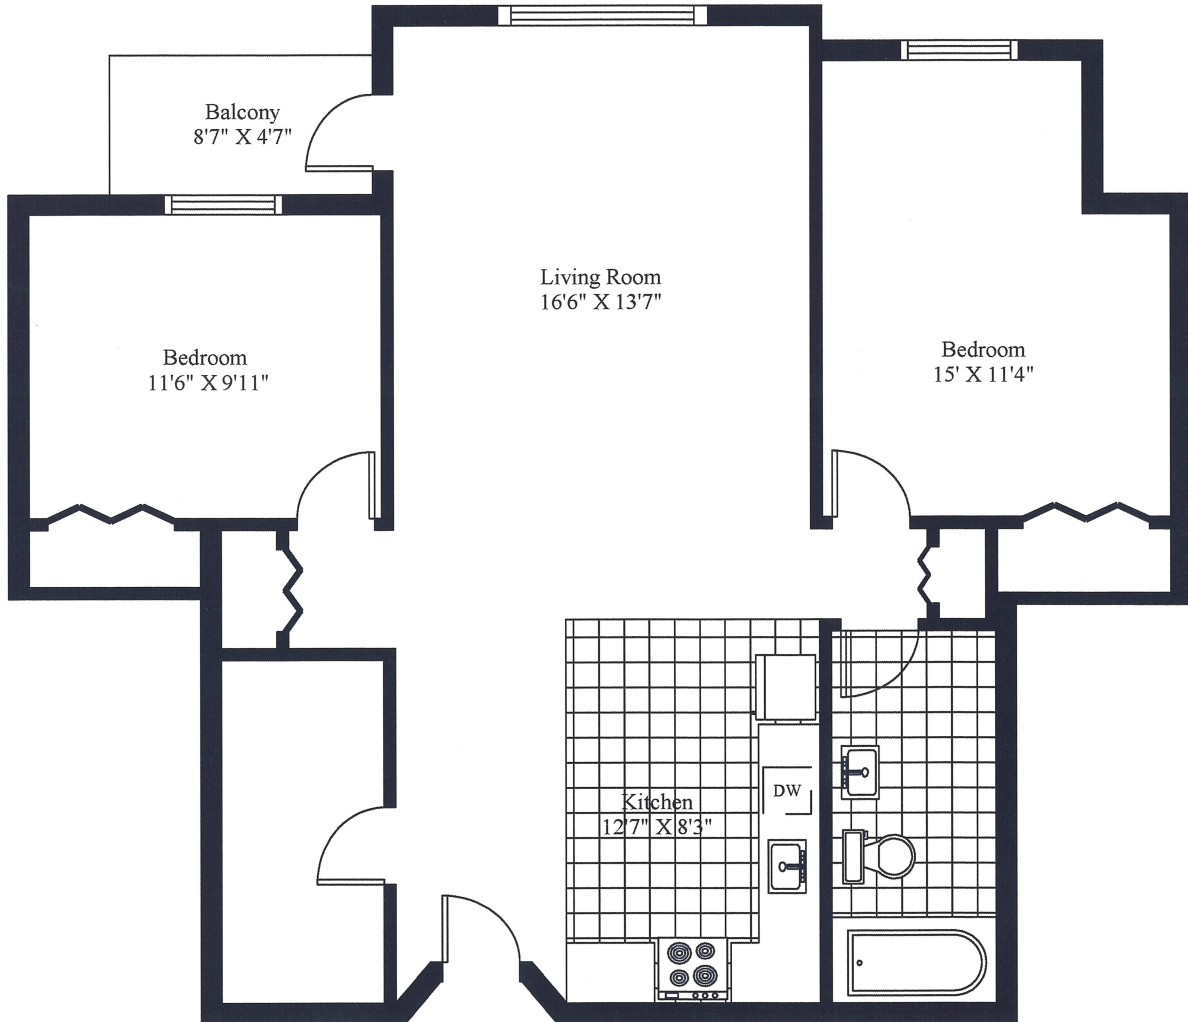

133 Kedgewick/Promenade Kedgewick 2  
Typical 2 Bedroom

Unit Gross Area = 988 Square Feet