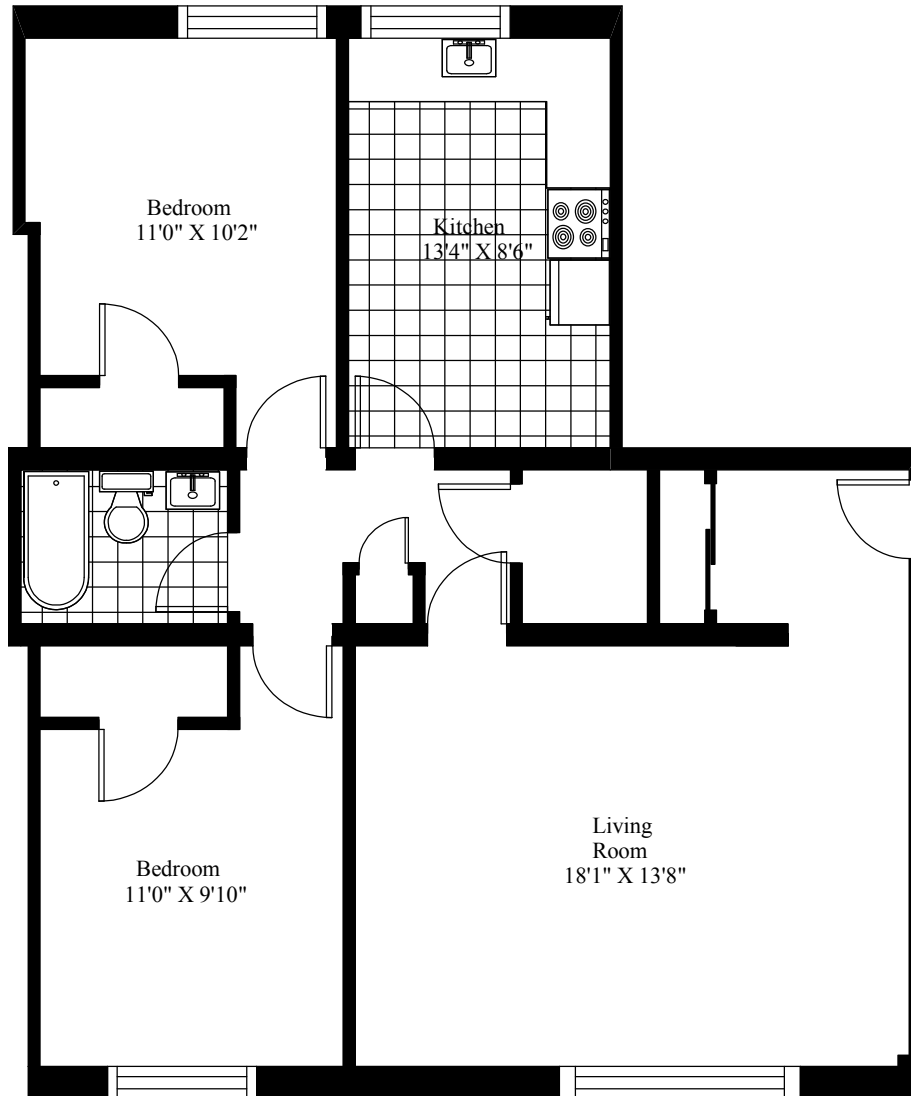

Glenforest Apartments Typical Two Bedroom

Main Living Area = 890 Square Feet