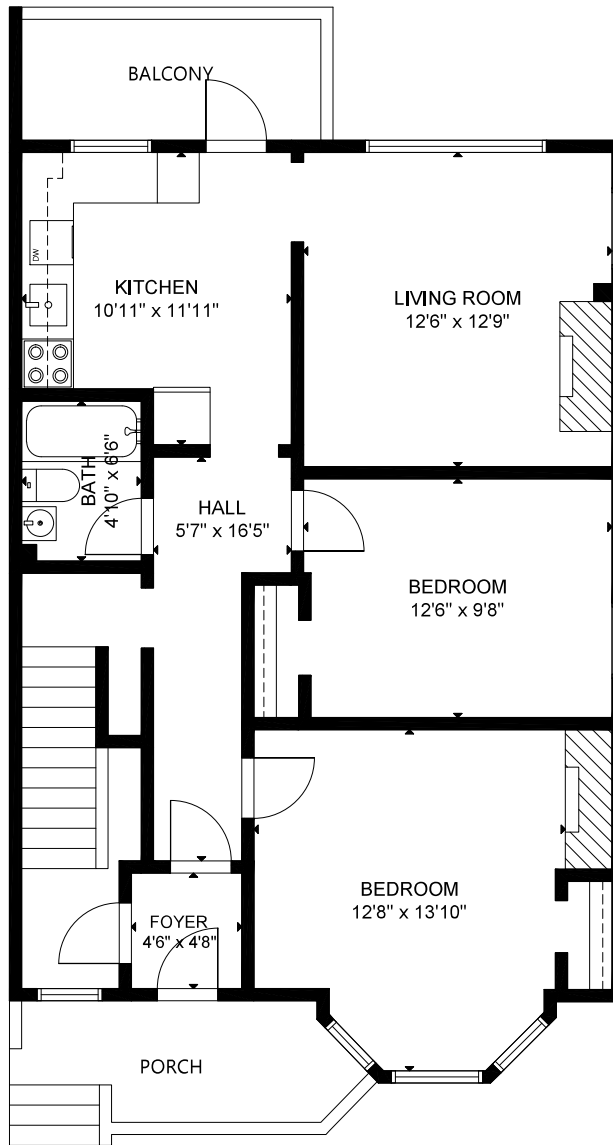

GROSS INTERNAL AREA
TOTAL: 2,991 sq ft
FLOOR 1: 656 sq ft, FLOOR 2: 839 sq ft
FLOOR 3: 844 sq ft, FLOOR 4: 652 sq ft
SIZE AND DIMENSIONS ARE APPROXIMATE, ACTUAL MAY VARY.

FLOOR 1

FLOOR 2

GROSS INTERNAL AREA
 TOTAL: 2,991 sq ft
 FLOOR 1: 656 sq ft, FLOOR 2: 839 sq ft
 FLOOR 3: 844 sq ft, FLOOR 4: 652 sq ft
 SIZE AND DIMENSIONS ARE APPROXIMATE, ACTUAL MAY VARY.