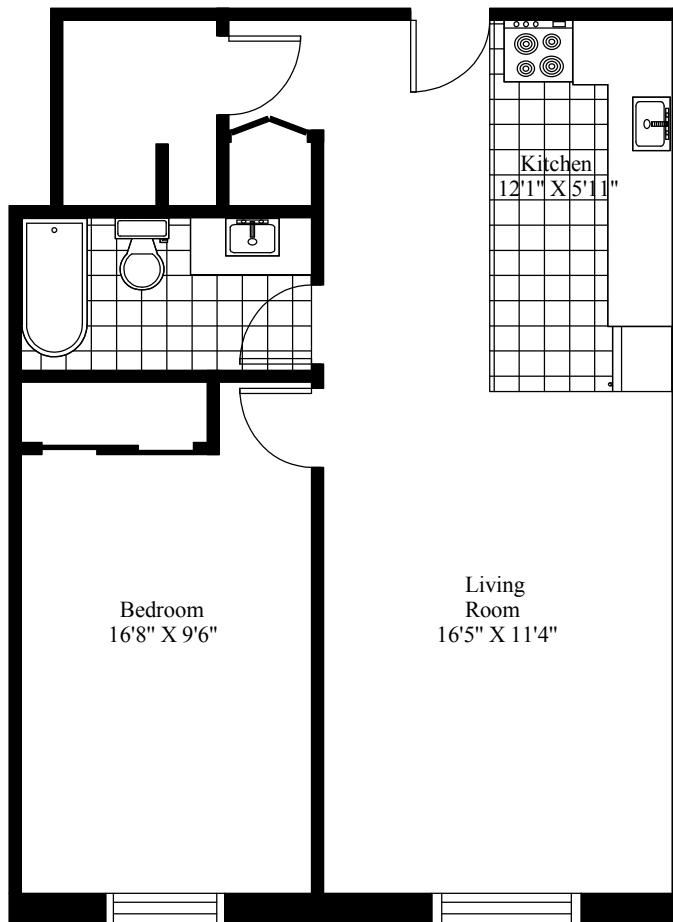

157 Biggs Street
Typical One Bedroom

Main Living Area = 642 Square Feet