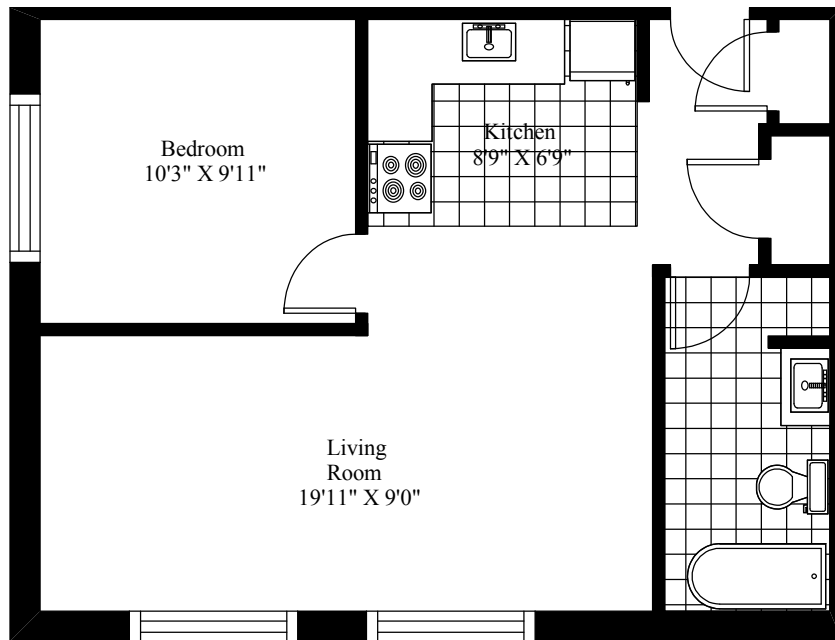

159 Radcliffe Drive
Typical Bachelor

Main Living Area = 556 Square Feet