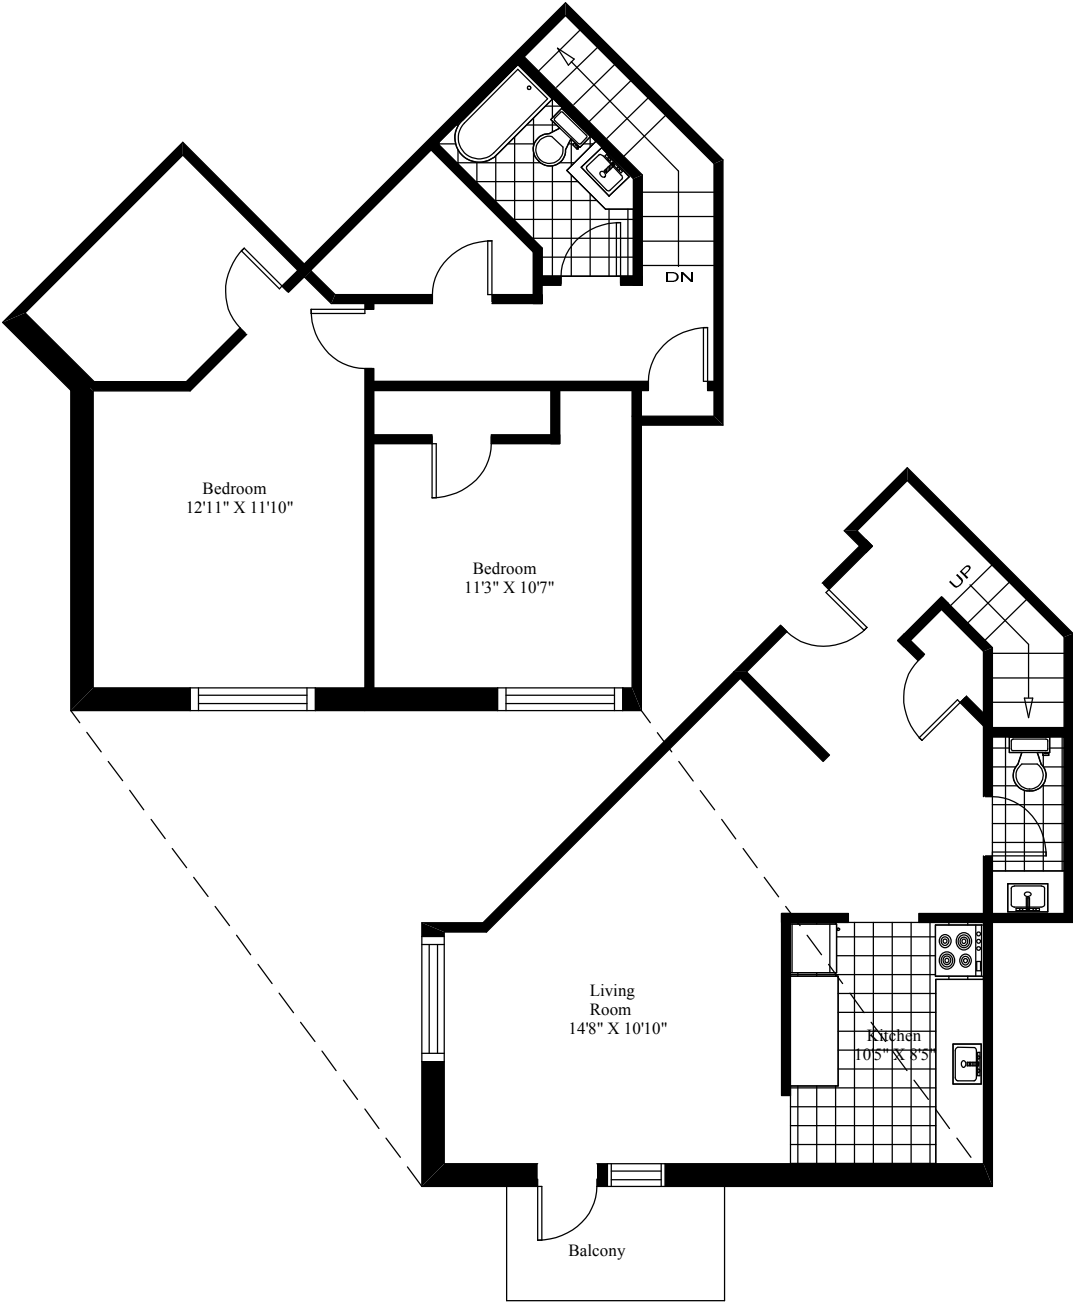

159 Radcliffe Drive
Typical Two Bedroom

Main Living Area = 1,213 Square Feet