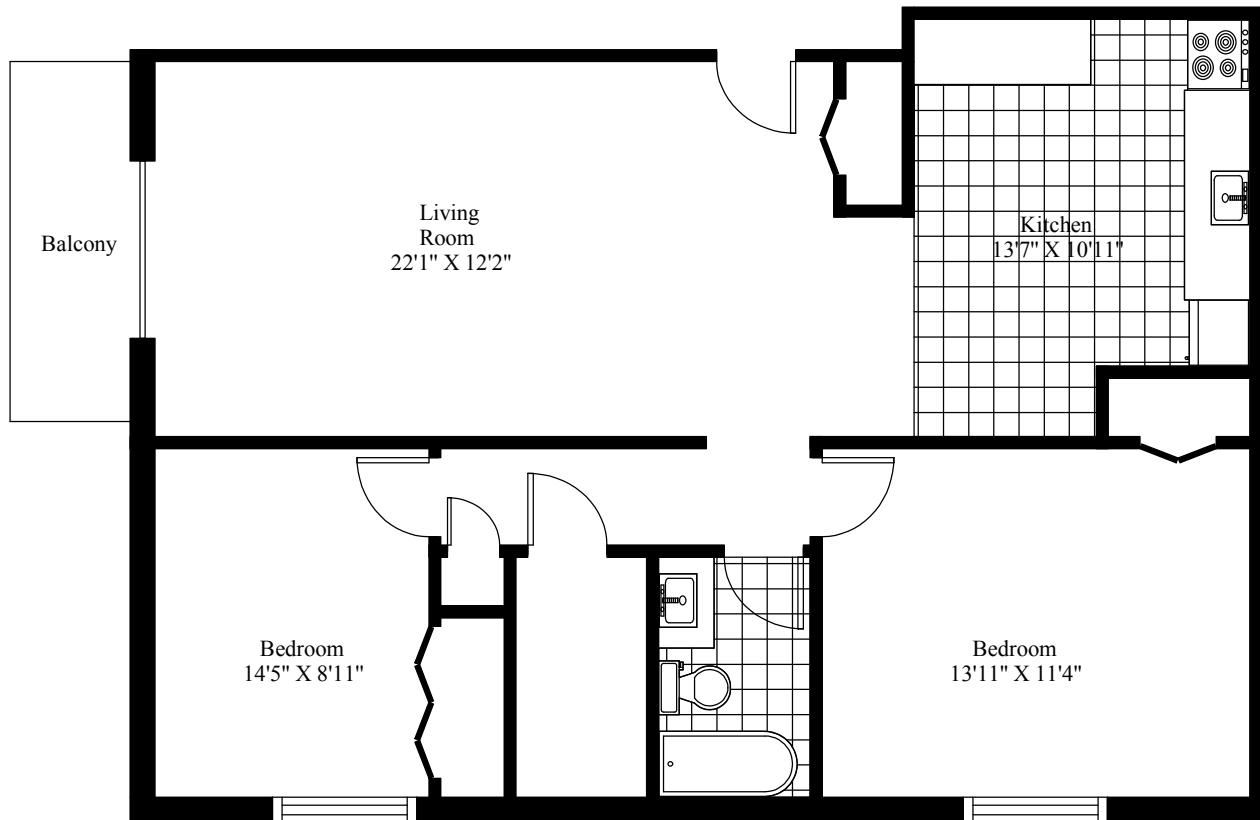

Lakeview Estates
Typical Two Bedroom

Main Living Area = 939 Square Feet