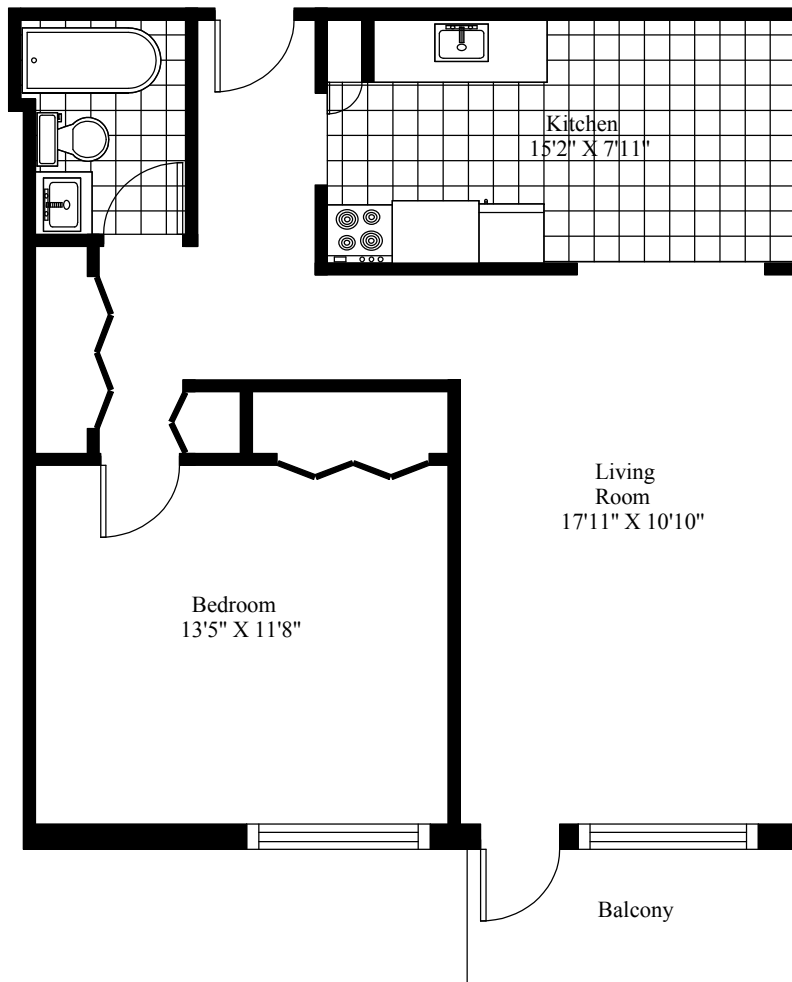

Torbay Road Apartments Typical One Bedroom

Main Living Area = 689 Square Feet