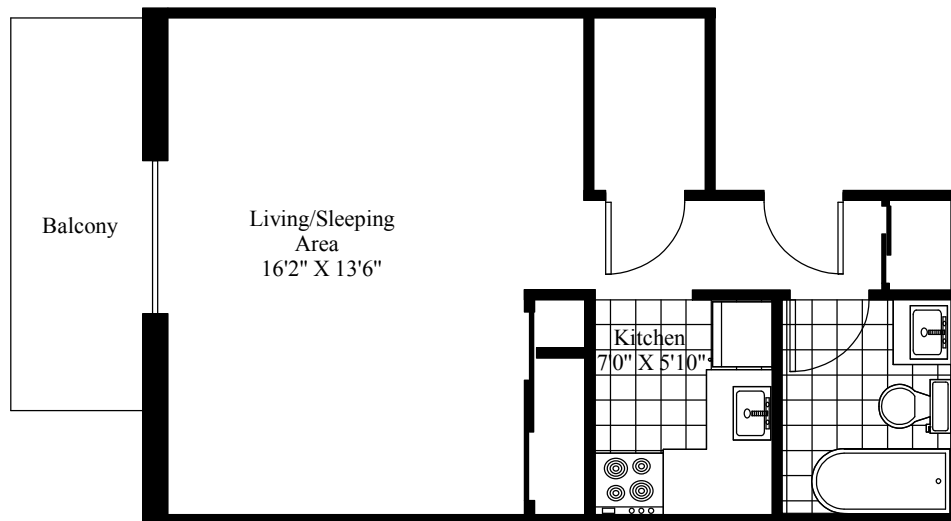

Pleasantview Manor Typical Bachelor

Main Living Area = 401 Square Feet