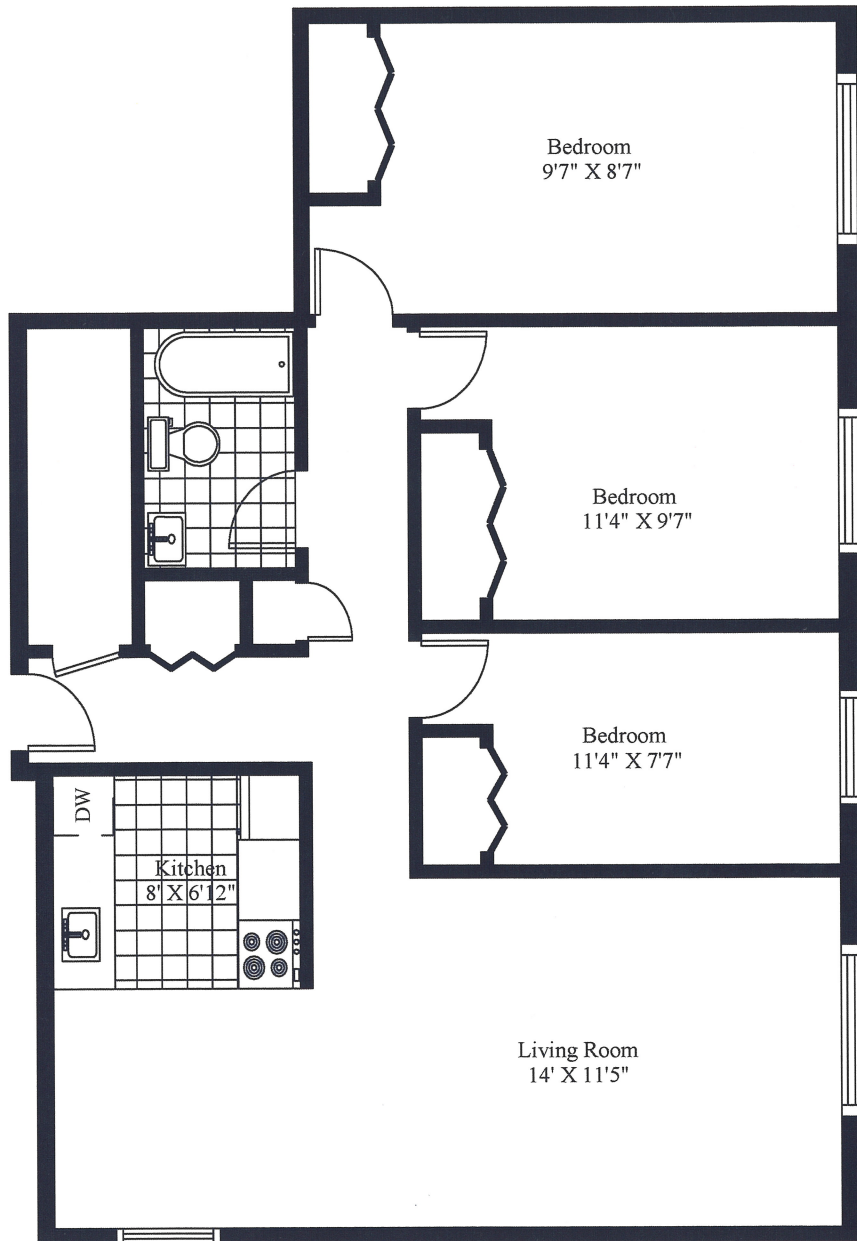

190 Parkside
Typical 3 Bedroom

Unit Gross Area = 994 Square Feet