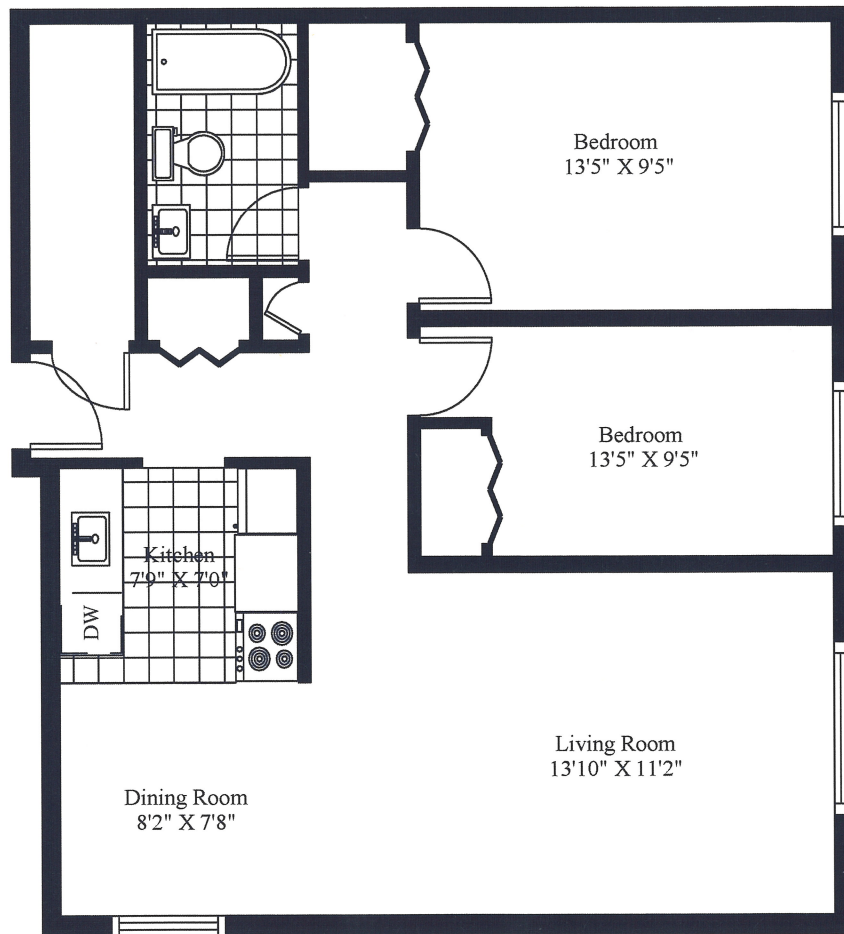

190 Parkside
Typical 2 Bedroom

Unit Gross Area = 802 Square Feet