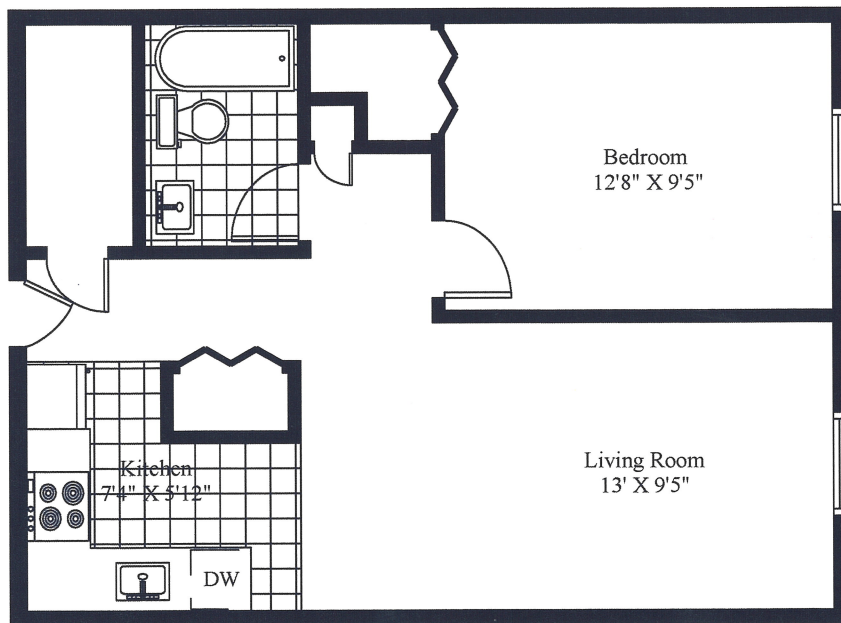

190 Parkside  
Typical 1 Bedroom

Unit Gross Area = 541 Square Feet