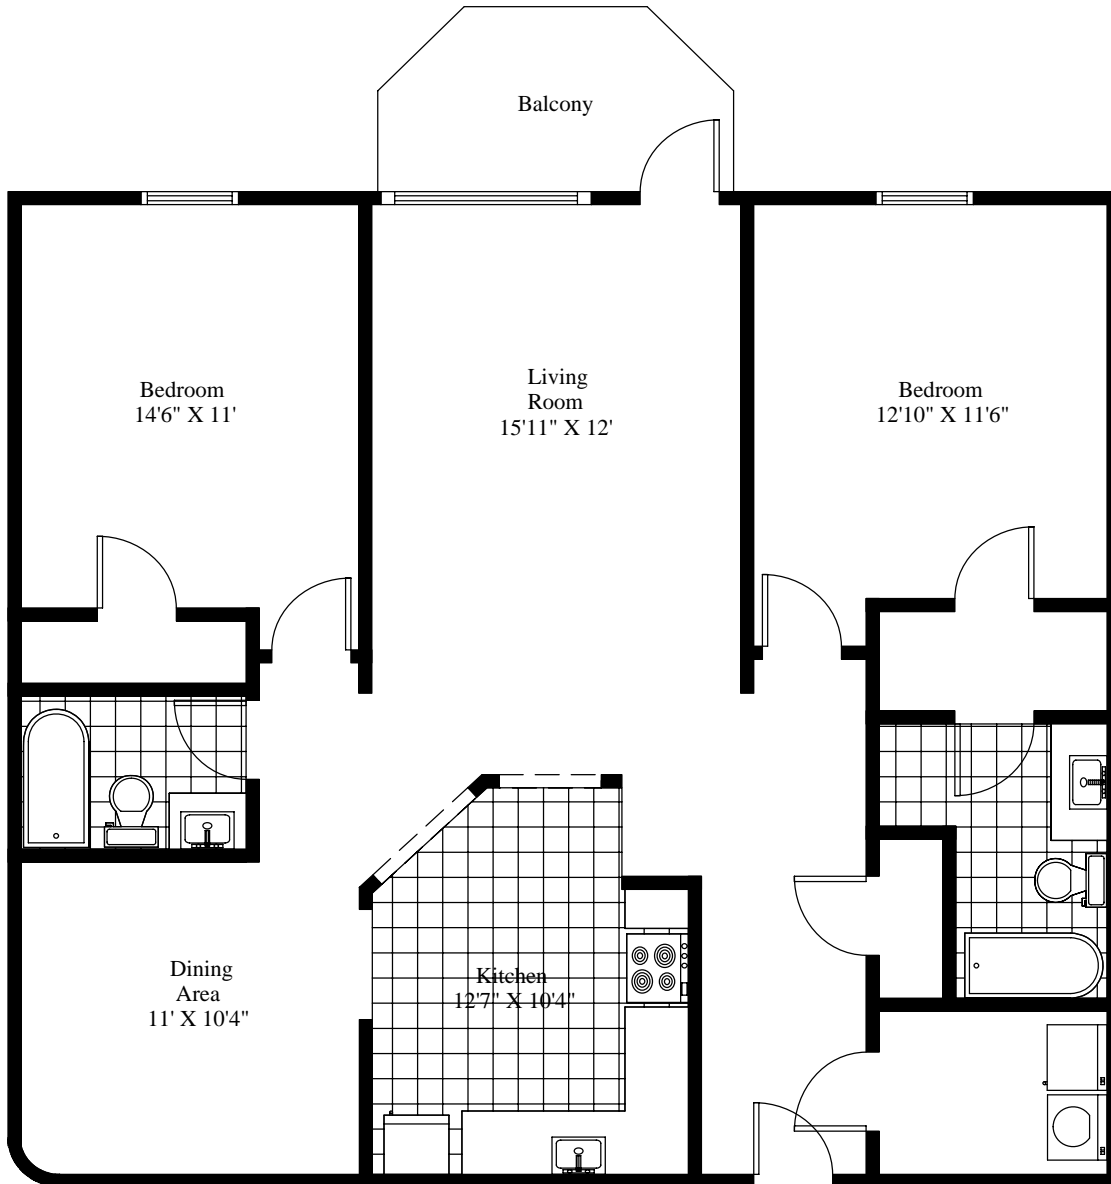

31 Carrington Street
Typical Two Bedroom

Main Living Area = 1161 Square Feet