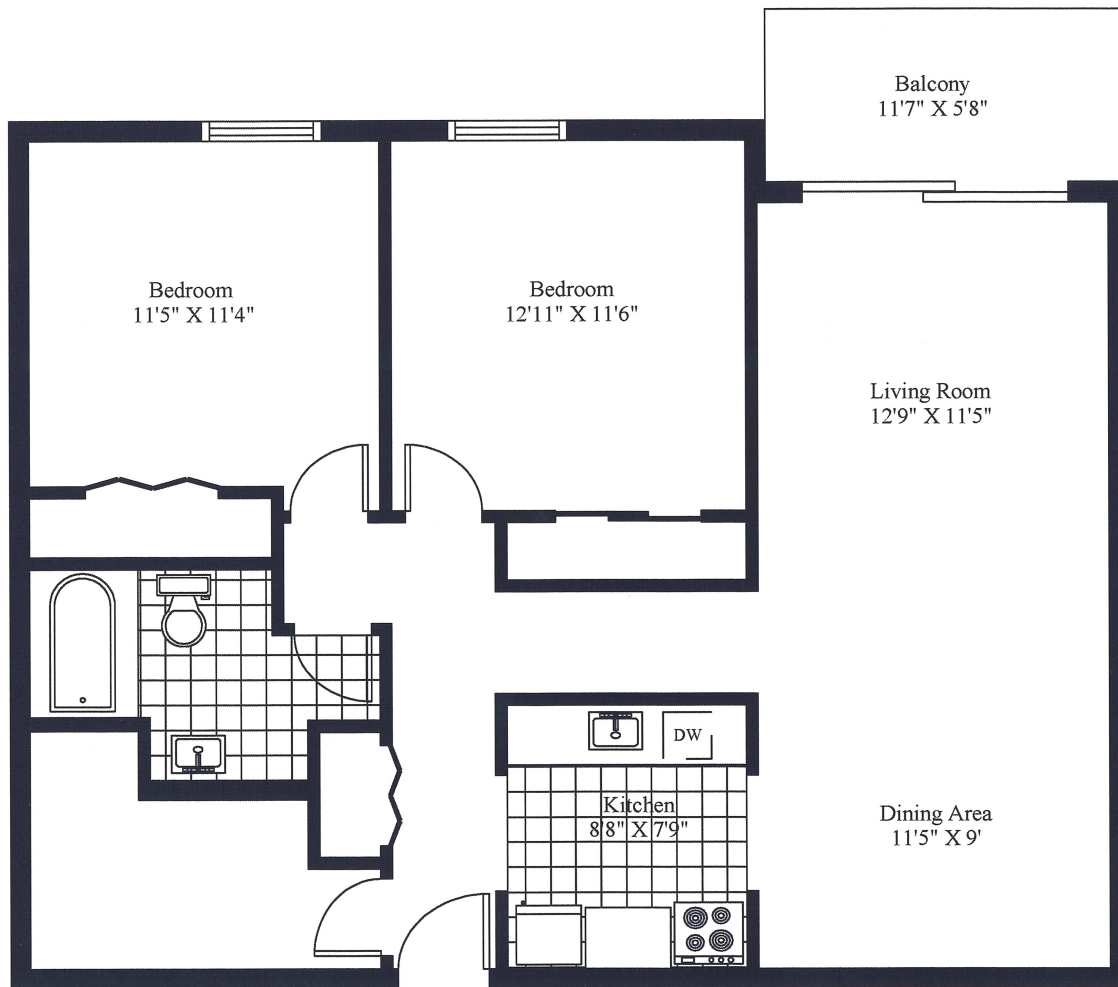

197 Buckingham Avenue/Buckingham Place
Typical 2 Bedroom

Unit Gross Area = 983 Square Feet