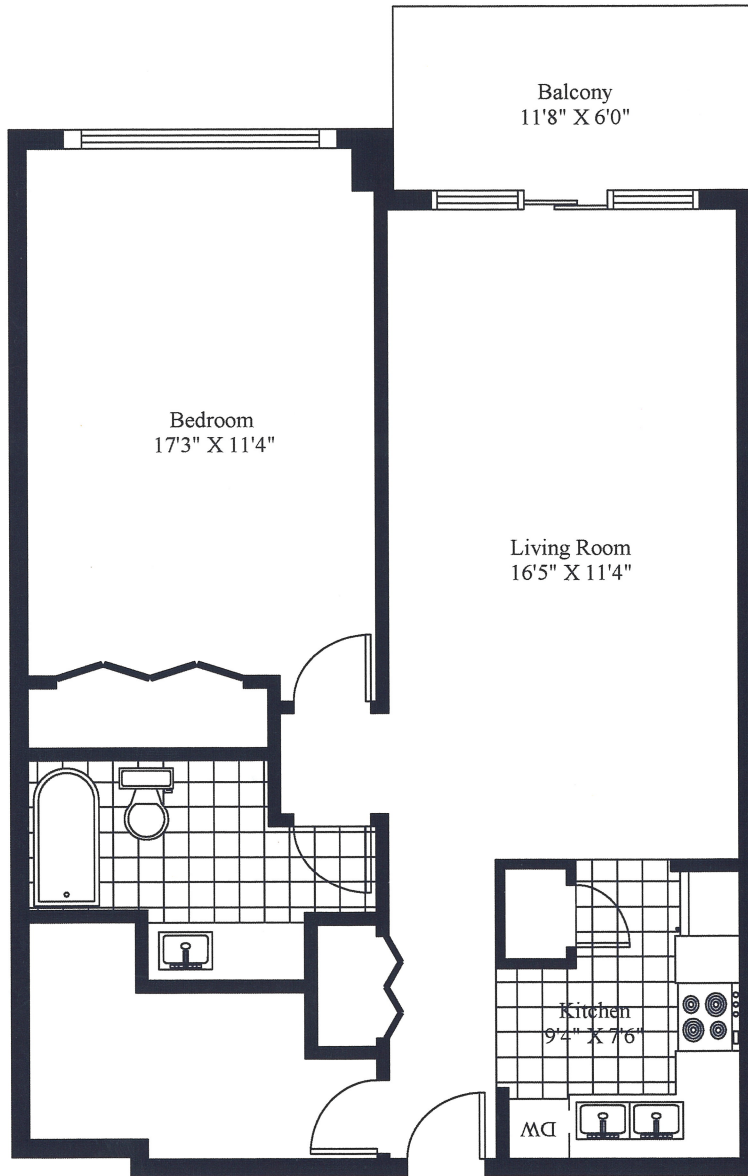

197 Buckingham Avenue/Buckingham Place
Typical 1 Bedroom

Unit Gross Area = 778 Square Feet